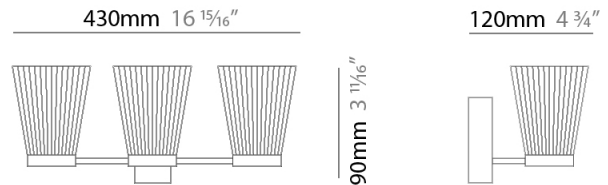

CANALETTO SURFACE

D43043-

base number   Finish
Options

1. To build a product code in our configurator select the specify button on the base model # product page
2. To build a manual product code on this datasheet choose from the options listed below in blue font and add the suffix to the base model #

GENERAL

Series: Canaletto
Partner: Icone
Division: Design
Installation: Surface
Product Type: Wall Surface
Mounting Location: Wall
Light Distribution: Indirect

PHYSICAL

Shape: Abstract
Length (mm): 430
Length (in): 16 ¹⁵/₁₆
Height (mm): 90
Height (in): 3 ¹¹/₁₆
Extension (mm): 120
Extension (in): 4 ³/₄
Fixture Finish: [PWT_SMK / BBZ_CRY](#)
Fixture Material: Glass / Metal

ELECTRICAL

Lamp Type: LED
Total Output Wattage (W): 13.5
Dimming: Electronic Low Voltage Dimming
Input Voltage (V): 120Vac Direct Line

LED

Number of LEDs: 3
Color Temperature (°K): 3000
Nominal Lumen (lm): 1050
CRI: >90 CRI
Lamp Life (hrs): 50000

OPTICAL

RATINGS AND CERTIFICATIONS

Certified By: Certified for North American Standards
IP rating: IP20

PROJECT	_____
TYPE	_____
SPECIFIER	_____
QUANTITY	_____
DATE	_____