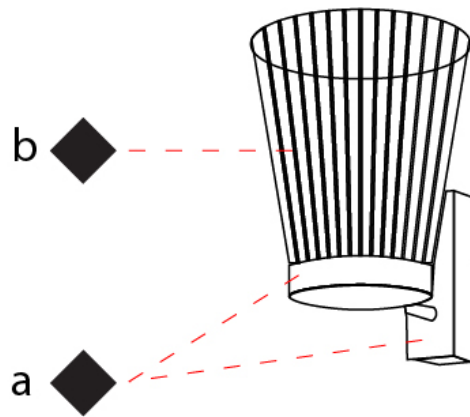

D43044-

PROJECT _____

TYPE _____

SPECIFIER _____

QUANTITY _____

DATE _____

D