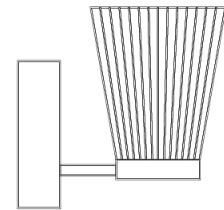

#### PHYSICAL

Shape: Abstract             
Length (mm): 100             
Length (in): 6 <sup>11</sup>/<sub>16</sub>             
Height (mm): 90             
Height (in): 3 <sup>11</sup>/<sub>16</sub>             
Extension (mm): 120             
Extension (in): 4 <sup>3</sup>/<sub>4</sub>             
Light Distribution: Indirect             
[Fixture Finish: PWT\\_SMK / BBZ\\_CRY](#)             
Fixture Material: Metal           

#### OPTICAL

90mm 3 <sup>11</sup>/<sub>16</sub>"

120mm 4 <sup>3</sup>/<sub>4</sub>"

90mm 3 <sup>11</sup>/<sub>16</sub>"