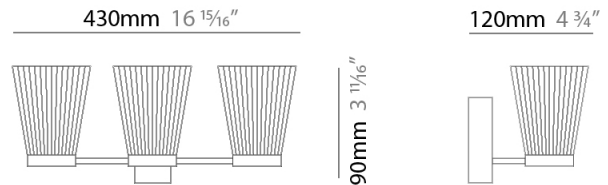

CANALETTO SURFACE

D43043-

base number   Finish
Options

PROJECT	_____
TYPE	_____
SPECIFIER	_____
QUANTITY	_____
DATE	_____

1. To build a product code in our configurator select the specify button on the base model # product page
2. To build a manual product code on this datasheet choose from the options listed below in blue font and add the suffix to the base model #

GENERAL

Series: Canaletto
Brand: Icone
Division: Design
Mounting Type: Surface
Mounting Location: Wall
Subcategory: Ambient

PHYSICAL

Shape: Abstract
Length (mm): 430
Length (in): 16 ¹⁵/₁₆
Height (mm): 90
Height (in): 3 ¹¹/₁₆
Extension (mm): 120
Extension (in): 4 ³/₄
Light Distribution: Indirect
Fixture Finish: [PWT_SMK](#) / [BBZ_CRY](#)
Fixture Material: Metal

ELECTRICAL

Lamp Type: LED
Total Output Wattage (W): 13.5
Dimming: Electronic Low Voltage Dimming
Input Voltage (V): 120Vac Direct Line

LED

Number of LEDs: 3
Color Temperature (°K): 3000
Nominal Lumen (lm): 1050
CRI: >90 CRI
Lamp Life (hrs): 50000

OPTICAL

RATINGS AND CERTIFICATIONS

Certified By: Certified for North American Standards
IP rating: IP20