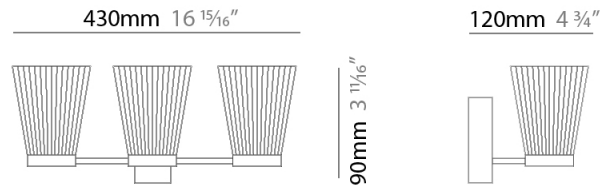

PROJECT
TYPE
SPECIFIER
QUANTITY
DATE

CANALETTO SURFACE

D43043-

base number   Finish
Options

1. To build a product code in our configurator select the specify button on the base model # product page
2. To build a manual product code on this datasheet choose from the options listed below in blue font and add the suffix to the base model #

GENERAL

Series: Canaletto
Brand: Icone
Division: Design
Mounting Type: Surface
Mounting Location: Wall
Subcategory: Ambient

PHYSICAL

Shape: Abstract
Length (mm): 430
Length (in): 16 ¹⁵/₁₆
Height (mm): 90
Height (in): 3 ¹¹/₁₆
Extension (mm): 120
Extension (in): 4 ³/₄
Light Distribution: Indirect
Fixture Finish: [PWT_SMK](#) / [BBZ_CRY](#)
Fixture Material: Metal

ELECTRICAL

Lamp Type: LED
Total Output Wattage (W): 13.5
Dimming: Electronic Low Voltage Dimming
Input Voltage (V): 120Vac Direct Line

LED

Number of LEDs: 3
Color Temperature (°K): 3000
Nominal Lumen (lm): 1050
CRI: >90 CRI
Lamp Life (hrs): 50000

OPTICAL

RATINGS AND CERTIFICATIONS

Certified By: Certified for North American Standards
IP rating: IP20