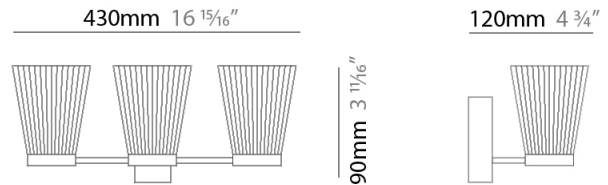

CANALETTO SURFACE

D43043-

base number   Finish
Options

PROJECT	_____
TYPE	_____
SPECIFIER	_____
QUANTITY	_____
DATE	_____

1. To build a product code in our configurator select the specify button on the base model # product page
2. To build a manual product code on this datasheet choose from the options listed below in blue font and add the suffix to the base model #

GENERAL

Series: Canaletto _____
Partner: Icone _____
Division: Design _____
Installation: Surface _____
Product Type: Wall Surface _____
Mounting Location: Wall _____
Light Distribution: Indirect _____

PHYSICAL

Shape: Abstract _____
Length (mm): 430 _____
Length (in): 16 ¹⁵/₁₆ _____
Height (mm): 90 _____
Height (in): 3 ¹¹/₁₆ _____
Extension (mm): 120 _____
Extension (in): 4 ³/₄ _____
Fixture Finish: [PWT_SMK / BBZ_CRY](#) _____
Fixture Material: Glass / Metal _____

ELECTRICAL

Lamp Type: LED _____
Total Output Wattage (W): 13.5 _____
Dimming: Electronic Low Voltage Dimming _____
Input Voltage (V): 120Vac Direct Line _____

LED

Number of LEDs: 3 _____
Color Temperature (°K): 3000 _____
Nominal Lumen (lm): 1050 _____
CRI: >90 CRI _____
Lamp Life (hrs): 50000 _____

OPTICAL

RATINGS AND CERTIFICATIONS

Certified By: Certified for North American Standards _____
IP rating: IP20 _____