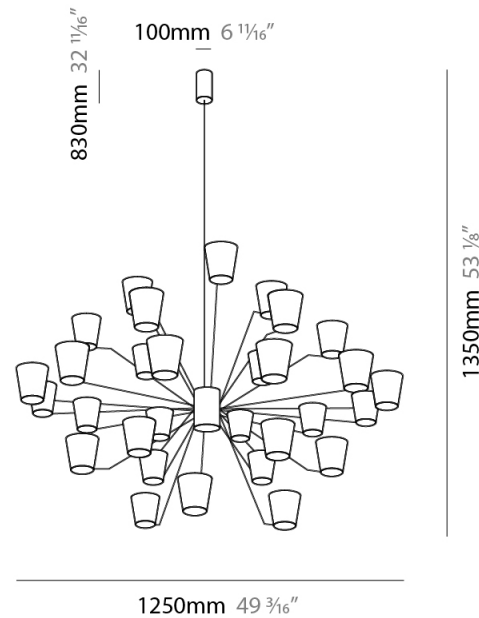

PROJECT	
TYPE	
SPECIFIER	
QUANTITY	
DATE	

CANALETTO SUSPENSION

D41047- : D41047-BRZ

base number

1. To build a product code in our configurator select the specify button on the base model # product page
2. To build a manual product code on this datasheet choose from the options listed below in blue font and add the suffix to the base model #

GENERAL

Series: Canaletto
Partner: Icone
Division: Design
Installation: Suspension
Product Type: Chandelier
Mounting Location: Ceiling
Light Distribution: Indirect

PHYSICAL

Shape: Abstract
Length (mm): 1250
Length (in): 49 3/16
Width (mm): 1250
Width (in): 49 3/16
Height (mm): 1350
Height (in): 53 1/8
Weight (kg): 27.2
Weight (lbs): 59.999
Diffuser: Crystal Glass
Fixture Material: Metal

ELECTRICAL

Lamp Type: LED
Total Output Wattage (W): 135
Max. Wattage Per Lamp (W): 4.5
Dimming: Electronic Low Voltage Dimming
Input Voltage (V): 120

LED

Number of LEDs: 30
Color Temperature (°K): 3000
Nominal Lumen (lm): 10500
CRI: >90 CRI
Lamp Life (hrs): 50000

OPTICAL

RATINGS AND CERTIFICATIONS

Certified By: CSA Certified to UL and CSA Standards
IP rating: IP20