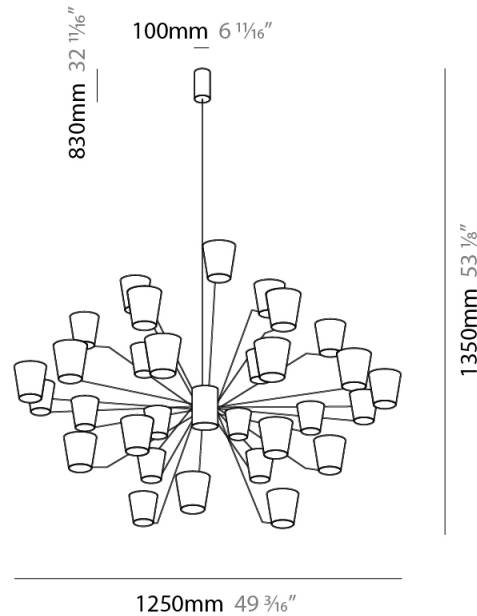

PROJECT
TYPE
SPECIFIER
QUANTITY
DATE

CANALETTO SUSPENSION

D41047-

base number   Finish
Options

1. To build a product code in our configurator select the specify button on the base model # product page
2. To build a manual product code on this datasheet choose from the options listed below in blue font and add the suffix to the base model #

GENERAL

Series: Canaletto
Partner: Icone
Division: Design
Installation: Suspension
Product Type: Chandelier
Mounting Location: Ceiling
Light Distribution: Indirect

PHYSICAL

Shape: Abstract
Length (mm): 1250
Length (in): 49 ³/₁₆
Width (mm): 1250
Width (in): 49 ³/₁₆
Height (mm): 1350
Height (in): 53 ¹/₈
[Fixture Finish: PWT_SMK / BBZ_CRY](#)
Fixture Material: Metal

ELECTRICAL

Lamp Type: LED
Total Output Wattage (W): 135
Dimming: Electronic Low Voltage Dimming
Input Voltage (V): 120Vac Direct Line

LED

Number of LEDs: 30
Color Temperature (°K): 3000
Nominal Lumen (lm): 10500
CRI: >90 CRI
Lamp Life (hrs): 50000

OPTICAL

RATINGS AND CERTIFICATIONS

Certified By: Certified for North American Standards
IP rating: IP20