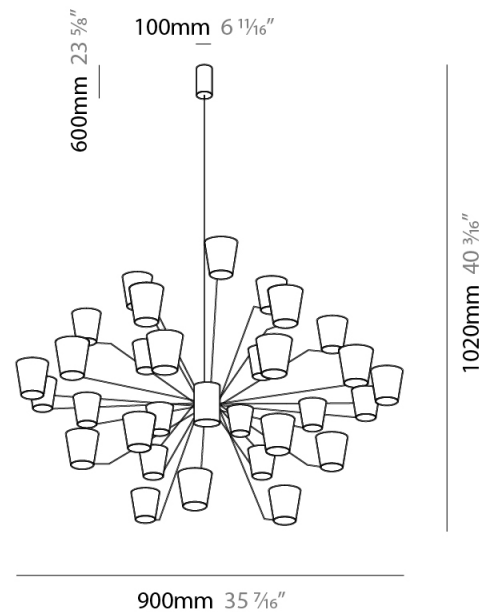

CANALETTO SUSPENSION

D41046-

base number Finish
Options

1. To build a product code in our configurator select the specify button on the base model # product page
2. To build a manual product code on this datasheet choose from the options listed below in blue font and add the suffix to the base model #

GENERAL

Series: Canaletto
Partner: Icone
Division: Design
Installation: Suspension
Product Type: Chandelier
Mounting Location: Ceiling
Light Distribution: Indirect

PHYSICAL

Shape: Abstract
Length (mm): 900
Length (in): 35 ⁷/₁₆
Width (mm): 900
Width (in): 35 ⁷/₁₆
Height (mm): 1020
Height (in): 40 ³/₁₆
[Fixture Finish: PWT_SMK / BBZ_CRY](#)
Fixture Material: Metal

ELECTRICAL

Lamp Type: LED
Total Output Wattage (W): 81
Dimming: Electronic Low Voltage Dimming
Input Voltage (V): 120Vac Direct Line

LED

Number of LEDs: 18
Color Temperature (°K): 3000
Nominal Lumen (lm): 6300
CRI: >90 CRI
Lamp Life (hrs): 50000

OPTICAL

RATINGS AND CERTIFICATIONS

Certified By: Certified for North American Standards
IP rating: IP20