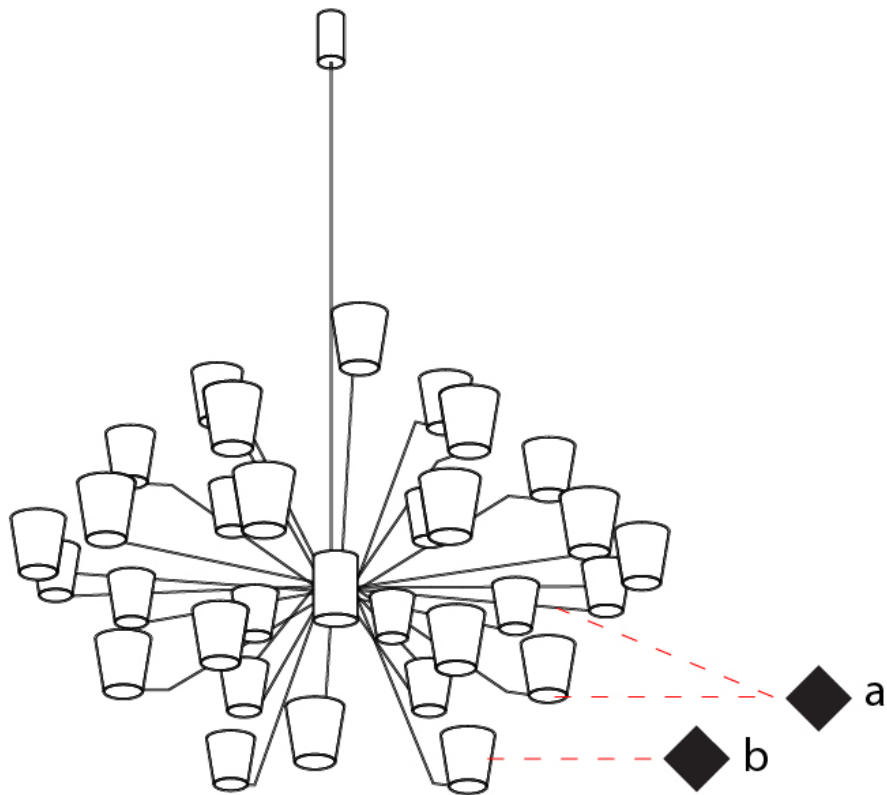

CANALETTO SUSPENSION

D41046-

PROJECT	_____
TYPE	_____
SPECIFIER	_____
QUANTITY	_____
DATE	_____

D