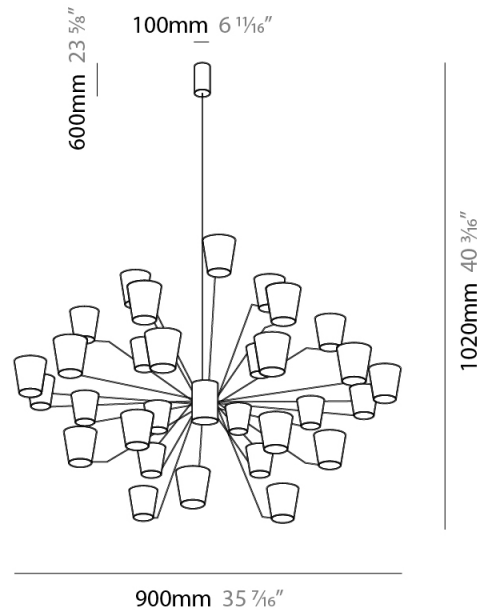

CANALETTO SUSPENSION

D41046-

base number   Finish
Options

1. To build a product code in our configurator select the specify button on the base model # product page
2. To build a manual product code on this datasheet choose from the options listed below in blue font and add the suffix to the base model #

GENERAL

Series: Canaletto
Brand: Icone
Division: Design
Mounting Type: Suspension
Mounting Location: Ceiling
Subcategory: Ambient

PHYSICAL

Shape: Abstract
Length (mm): 900
Length (in): 35 ⁷/₁₆
Width (mm): 900
Width (in): 35 ⁷/₁₆
Height (mm): 1020
Height (in): 40 ³/₁₆
Light Distribution: Indirect
Fixture Finish: [PWT_SMK / BBZ_CRY](#)
Fixture Material: Metal

ELECTRICAL

Lamp Type: LED
Total Output Wattage (W): 81
Dimming: Electronic Low Voltage Dimming
Input Voltage (V): 120Vac Direct Line

LED

Number of LEDs: 18
Color Temperature (°K): 3000
Nominal Lumen (lm): 6300
CRI: >90 CRI
Lamp Life (hrs): 50000

OPTICAL

RATINGS AND CERTIFICATIONS

Certified By: Certified for North American Standards
IP rating: IP20