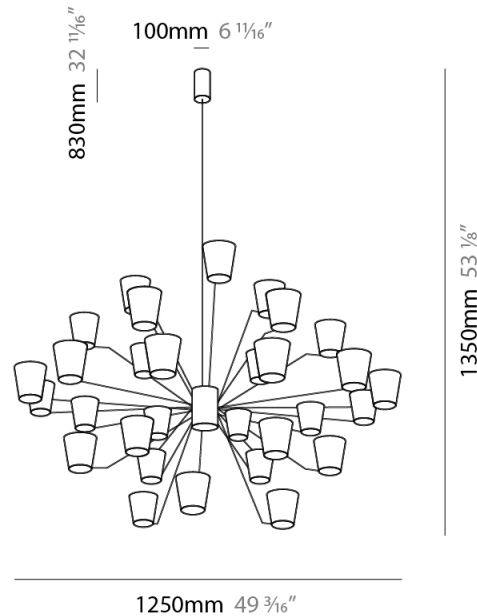

CANALETTO SUSPENSION

D41047-

base number   Finish
Options

1. To build a product code in our configurator select the specify button on the base model # product page
2. To build a manual product code on this datasheet choose from the options listed below in blue font and add the suffix to the base model #

GENERAL

Series: Canaletto
Partner: Icone
Division: Design
Installation: Suspension
Product Type: Chandelier
Mounting Location: Ceiling
Light Distribution: Indirect

PHYSICAL

Shape: Abstract
Length (mm): 1250
Length (in): 49 ³/₁₆
Width (mm): 1250
Width (in): 49 ³/₁₆
Height (mm): 1350
Height (in): 53 ¹/₈
[Fixture Finish: PWT_SMK / BBZ_CRY](#)
Fixture Material: Metal

ELECTRICAL

Lamp Type: LED
Total Output Wattage (W): 135
Dimming: Electronic Low Voltage Dimming
Input Voltage (V): 120Vac Direct Line

LED

Number of LEDs: 30
Color Temperature (°K): 3000
Nominal Lumen (lm): 10500
CRI: >90 CRI
Lamp Life (hrs): 50000

OPTICAL

RATINGS AND CERTIFICATIONS

Certified By: Certified for North American Standards
IP rating: IP20