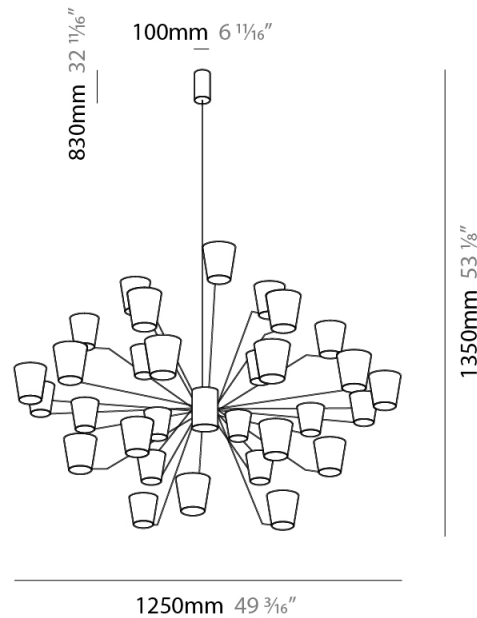

CANALETTO SUSPENSION

D41047- : D41047-BRZ

base number

1. To build a product code in our configurator select the specify button on the base model # product page
2. To build a manual product code on this datasheet choose from the options listed below in blue font and add the suffix to the base model #

GENERAL

Series: Canaletto
Partner: Icone
Division: Design
Installation: Suspension
Product Type: Chandelier
Mounting Location: Ceiling
Light Distribution: Indirect

PHYSICAL

Shape: Abstract
Length (mm): 1250
Length (in): 49 3/16
Width (mm): 1250
Width (in): 49 3/16
Height (mm): 1350
Height (in): 53 1/8
Weight (kg): 27.2
Weight (lbs): 59.999
Diffuser: Crystal Glass
Fixture Material: Metal

ELECTRICAL

Lamp Type: LED
Total Output Wattage (W): 135
Max. Wattage Per Lamp (W): 4.5
Dimming: Electronic Low Voltage Dimming
Input Voltage (V): 120

LED

Number of LEDs: 30
Color Temperature (°K): 3000
Nominal Lumen (lm): 10500
CRI: >90 CRI
Lamp Life (hrs): 50000

OPTICAL

RATINGS AND CERTIFICATIONS

Certified By: CSA Certified to UL and CSA Standards
IP rating: IP20