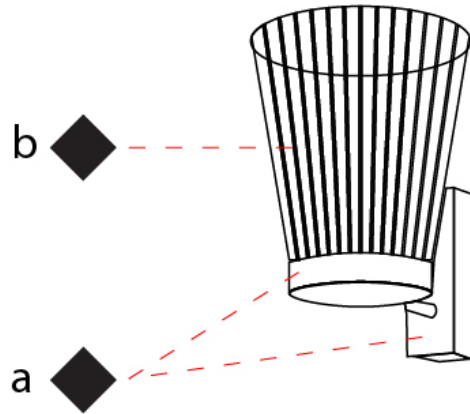

D43044-

PROJECT

TYPE

SPECIFIER

QUANTITY

DATE

D