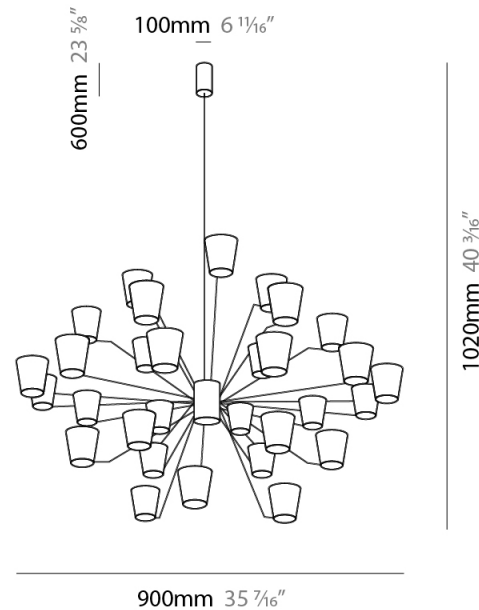

CANALETTO SUSPENSION

D41046-

base number Finish
Options

1. To build a product code in our configurator select the specify button on the base model # product page
2. To build a manual product code on this datasheet choose from the options listed below in blue font and add the suffix to the base model #

GENERAL

Series: Canaletto
Brand: Icone
Division: Design
Mounting Type: Suspension
Mounting Location: Ceiling
Subcategory: Ambient

PHYSICAL

Shape: Abstract
Length (mm): 900
Length (in): 35 ⁷/₁₆"
Width (mm): 900
Width (in): 35 ⁷/₁₆"
Height (mm): 1020
Height (in): 40 ³/₁₆"
Light Distribution: Indirect
Fixture Finish: [PWT_SMK](#) / [BBZ_CRY](#)
Fixture Material: Metal

ELECTRICAL

Lamp Type: LED
Total Output Wattage (W): 81
Dimming: Electronic Low Voltage Dimming
Input Voltage (V): 120Vac Direct Line

LED

Number of LEDs: 18
Color Temperature (°K): 3000
Nominal Lumen (lm): 6300
CRI: >90 CRI
Lamp Life (hrs): 50000

OPTICAL

RATINGS AND CERTIFICATIONS

Certified By: Certified for North American Standards
IP rating: IP20