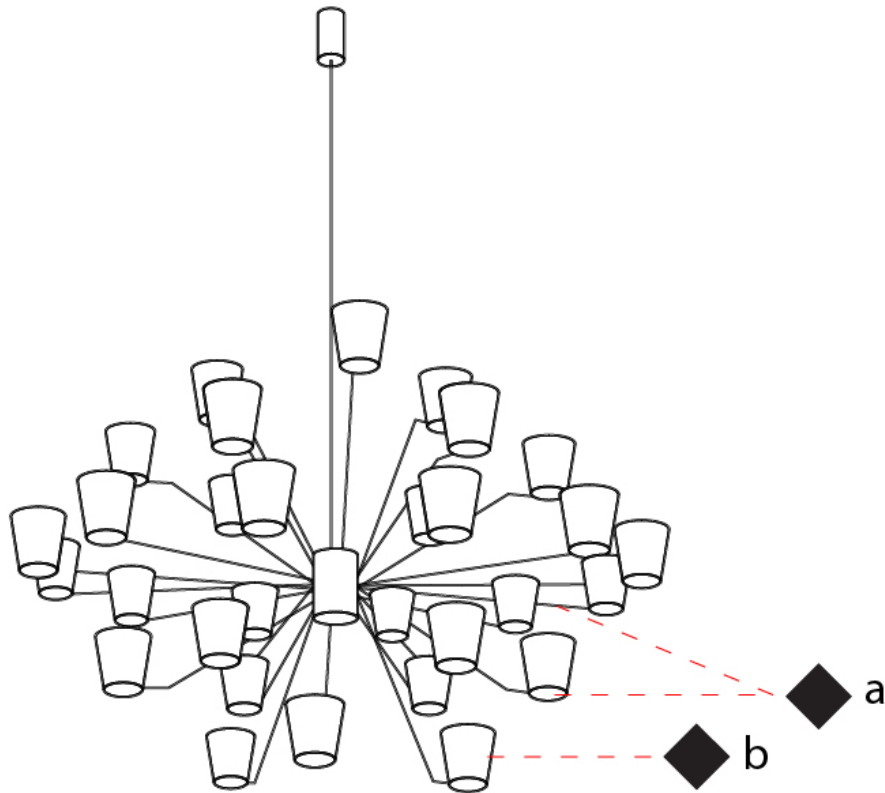

CANALETTO SUSPENSION

D41046-

PROJECT	_____
TYPE	_____
SPECIFIER	_____
QUANTITY	_____
DATE	_____

D