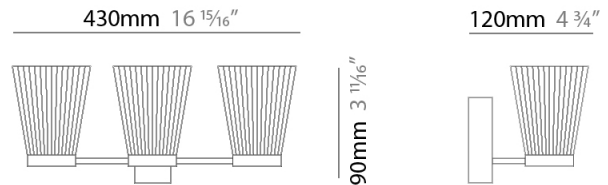

CANALETTO SURFACE

D43043-

base number   Finish
Options

PROJECT	_____
TYPE	_____
SPECIFIER	_____
QUANTITY	_____
DATE	_____

1. To build a product code in our configurator select the specify button on the base model # product page
2. To build a manual product code on this datasheet choose from the options listed below in blue font and add the suffix to the base model #

GENERAL

Series: Canaletto _____
Brand: Icone _____
Division: Design _____
Mounting Type: Surface _____
Mounting Location: Wall _____
Subcategory: Ambient _____

PHYSICAL

Shape: Abstract _____
Length (mm): 430 _____
Length (in): 16 ¹⁵/₁₆ _____
Height (mm): 90 _____
Height (in): 3 ¹¹/₁₆ _____
Extension (mm): 120 _____
Extension (in): 4 ³/₄ _____
Light Distribution: Indirect _____
Fixture Finish: [PWT_SMK](#) / [BBZ_CRY](#) _____
Fixture Material: Metal _____

ELECTRICAL

Lamp Type: LED _____
Total Output Wattage (W): 13.5 _____
Dimming: Electronic Low Voltage Dimming _____
Input Voltage (V): 120Vac Direct Line _____

LED

Number of LEDs: 3 _____
Color Temperature (°K): 3000 _____
Nominal Lumen (lm): 1050 _____
CRI: >90 CRI _____
Lamp Life (hrs): 50000 _____

OPTICAL

RATINGS AND CERTIFICATIONS

Certified By: Certified for North American Standards _____
IP rating: IP20 _____