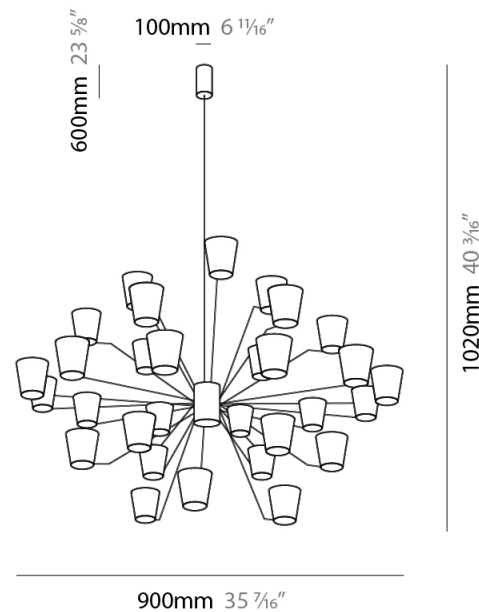

CANALETTO SUSPENSION

D41046-

base number Finish
Options

1. To build a product code in our configurator select the specify button on the base model # product page
2. To build a manual product code on this datasheet choose from the options listed below in blue font and add the suffix to the base model #

GENERAL

Series: Canaletto
Brand: Icone
Division: Design
Mounting Type: Suspension
Mounting Location: Ceiling
Subcategory: Ambient

PHYSICAL

Shape: Abstract
Length (mm): 900
Length (in): 35 ⁷/₁₆"
Width (mm): 900
Width (in): 35 ⁷/₁₆"
Height (mm): 1020
Height (in): 40 ³/₁₆"
Light Distribution: Indirect
Fixture Finish: [PWT_SMK](#) / [BBZ_CRY](#)
Fixture Material: Metal

ELECTRICAL

Lamp Type: LED
Total Output Wattage (W): 81
Dimming: Electronic Low Voltage Dimming
Input Voltage (V): 120Vac Direct Line

LED

Number of LEDs: 18
Color Temperature (°K): 3000
Nominal Lumen (lm): 6300
CRI: >90 CRI
Lamp Life (hrs): 50000

OPTICAL

RATINGS AND CERTIFICATIONS

Certified By: Certified for North American Standards
IP rating: IP20