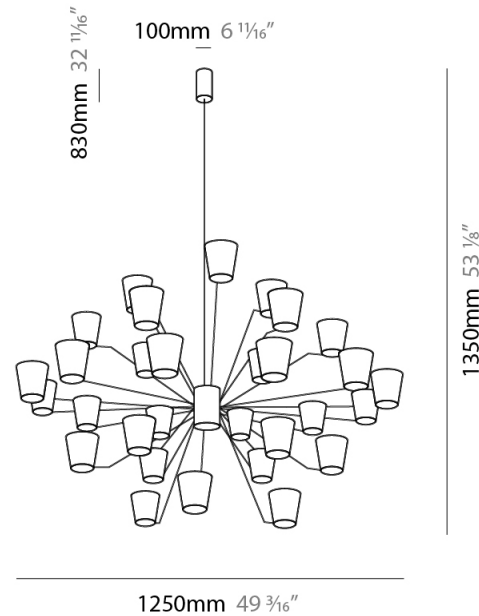

PROJECT	_____
TYPE	_____
SPECIFIER	_____
QUANTITY	_____
DATE	_____

CANALETTO SUSPENSION

D41047-

base number   Finish
Options

1. To build a product code in our configurator select the specify button on the base model # product page
2. To build a manual product code on this datasheet choose from the options listed below in blue font and add the suffix to the base model #

GENERAL

Series: Canaletto
Brand: Icone
Division: Design
Mounting Type: Suspension
Mounting Location: Ceiling
Subcategory: Ambient

PHYSICAL

Shape: Abstract
Length (mm): 1250
Length (in): 49 ³/₁₆
Width (mm): 1250
Width (in): 49 ³/₁₆
Height (mm): 1350
Height (in): 53 ¹/₈
Light Distribution: Indirect
Fixture Finish: [PWT_SMK](#) / [BBZ_CRY](#)
Fixture Material: Metal

ELECTRICAL

Lamp Type: LED
Total Output Wattage (W): 135
Dimming: Electronic Low Voltage Dimming
Input Voltage (V): 120Vac Direct Line

LED

Number of LEDs: 30
Color Temperature (°K): 3000
Nominal Lumen (lm): 10500
CRI: >90 CRI
Lamp Life (hrs): 50000

OPTICAL

RATINGS AND CERTIFICATIONS

Certified By: Certified for North American Standards
IP rating: IP20