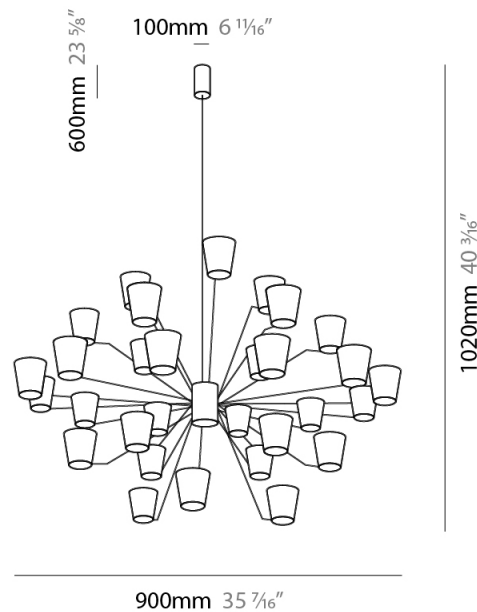

PROJECT	
TYPE	
SPECIFIER	
QUANTITY	
DATE	

CANALETTO SUSPENSION

D41046-

base number   Finish
Options

1. To build a product code in our configurator select the specify button on the base model # product page
2. To build a manual product code on this datasheet choose from the options listed below in blue font and add the suffix to the base model #

GENERAL

Series: Canaletto
Brand: Icone
Division: Design
Mounting Type: Suspension
Mounting Location: Ceiling
Subcategory: Ambient

PHYSICAL

Shape: Abstract
Length (mm): 900
Length (in): 35 7/16
Width (mm): 900
Width (in): 35 7/16
Height (mm): 1020
Height (in): 40 3/16
Light Distribution: Indirect
Fixture Finish: [PWT_SMK](#) / [BBZ_CRY](#)
Fixture Material: Metal

ELECTRICAL

Lamp Type: LED
Total Output Wattage (W): 81
Dimming: Electronic Low Voltage Dimming
Input Voltage (V): 120Vac Direct Line

LED

Number of LEDs: 18
Color Temperature (°K): 3000
Nominal Lumen (lm): 6300
CRI: >90 CRI
Lamp Life (hrs): 50000

OPTICAL

RATINGS AND CERTIFICATIONS

Certified By: Certified for North American Standards
IP rating: IP20