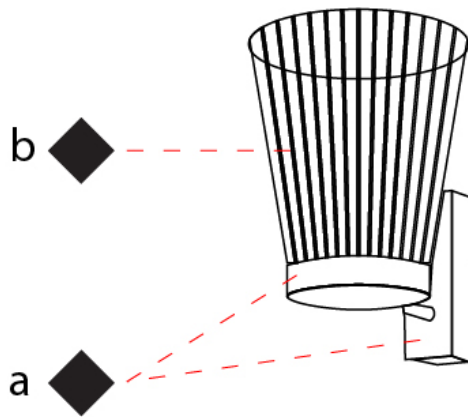

CANALETTO SURFACE

D43044-

PROJECT

TYPE

SPECIFIER

QUANTITY

DATE

D