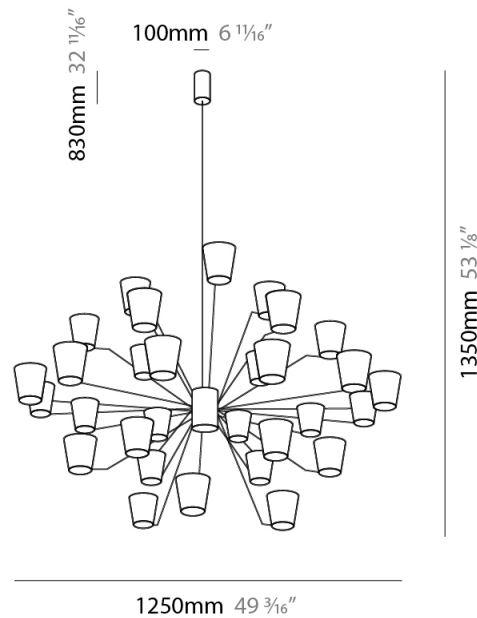

PROJECT
TYPE
SPECIFIER
QUANTITY
DATE

CANALETTO SUSPENSION

D41047-

base number   Finish
Options

1. To build a product code in our configurator select the specify button on the base model # product page
2. To build a manual product code on this datasheet choose from the options listed below in blue font and add the suffix to the base model #

GENERAL

Series: Canaletto
Partner: Icone
Division: Design
Installation: Suspension
Product Type: Chandelier
Mounting Location: Ceiling
Light Distribution: Indirect

PHYSICAL

Shape: Abstract
Length (mm): 1250
Length (in): 49 ³/₁₆
Width (mm): 1250
Width (in): 49 ³/₁₆
Height (mm): 1350
Height (in): 53 ¹/₈
[Fixture Finish: PWT_SMK / BBZ_CRY](#)
Fixture Material: Metal

ELECTRICAL

Lamp Type: LED
Total Output Wattage (W): 135
Dimming: Electronic Low Voltage Dimming
Input Voltage (V): 120Vac Direct Line

LED

Number of LEDs: 30
Color Temperature (°K): 3000
Nominal Lumen (lm): 10500
CRI: >90 CRI
Lamp Life (hrs): 50000

OPTICAL

RATINGS AND CERTIFICATIONS

Certified By: Certified for North American Standards
IP rating: IP20