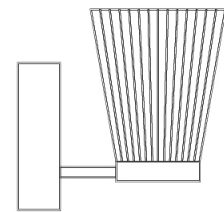

90mm 3 ¹¹/₁₆"

120mm 4 ³/₄"