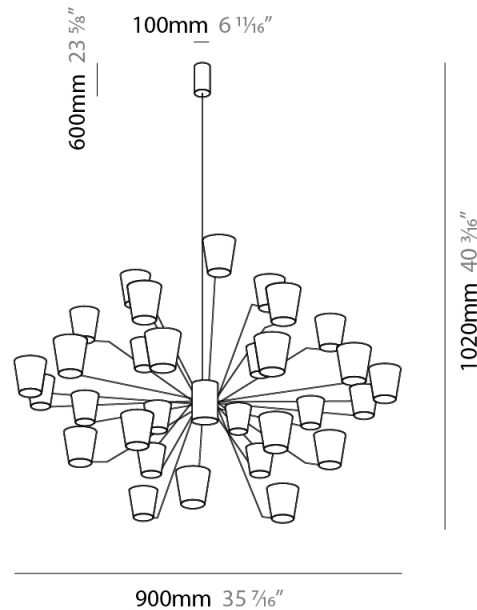

PROJECT	
TYPE	
SPECIFIER	
QUANTITY	
DATE	

CANALETTO SUSPENSION

D41046-

base number   Finish
Options

1. To build a product code in our configurator select the specify button on the base model # product page
2. To build a manual product code on this datasheet choose from the options listed below in blue font and add the suffix to the base model #

GENERAL

Series: Canaletto
Brand: Icone
Division: Design
Mounting Type: Suspension
Mounting Location: Ceiling
Subcategory: Ambient

PHYSICAL

Shape: Abstract
Length (mm): 900
Length (in): 35 ⁷/₁₆
Width (mm): 900
Width (in): 35 ⁷/₁₆
Height (mm): 1020
Height (in): 40 ³/₁₆
Light Distribution: Indirect
Fixture Finish: [PWT_SMK](#) / [BBZ_CRY](#)
Fixture Material: Metal

ELECTRICAL

Lamp Type: LED
Total Output Wattage (W): 81
Dimming: Electronic Low Voltage Dimming
Input Voltage (V): 120Vac Direct Line

LED

Number of LEDs: 18
Color Temperature (°K): 3000
Nominal Lumen (lm): 6300
CRI: >90 CRI
Lamp Life (hrs): 50000

OPTICAL

RATINGS AND CERTIFICATIONS

Certified By: Certified for North American Standards
IP rating: IP20