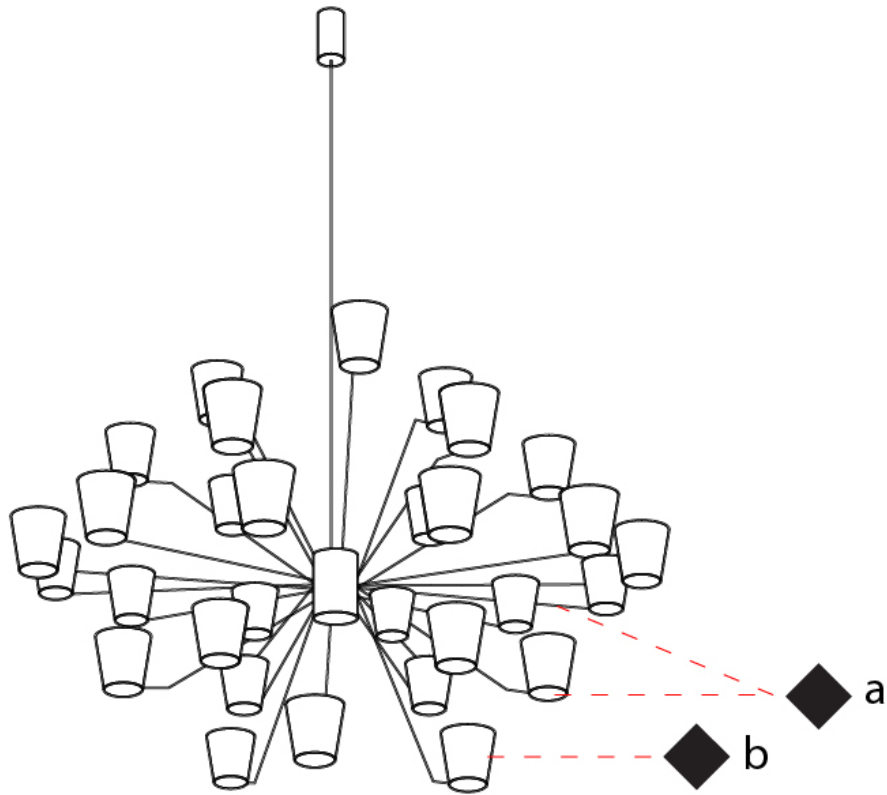

CANALETTO SUSPENSION

D41047- : D41047-BRZ

PROJECT	_____
TYPE	_____
SPECIFIER	_____
QUANTITY	_____
DATE	_____

D