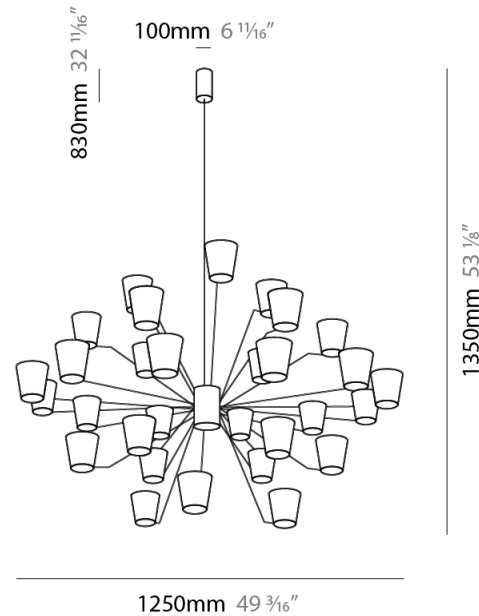

CANALETTO SUSPENSION

D41047-

base number   Finish
Options

1. To build a product code in our configurator select the specify button on the base model # product page
2. To build a manual product code on this datasheet choose from the options listed below in blue font and add the suffix to the base model #

GENERAL

Series: Canaletto
Brand: Icone
Division: Design
Mounting Type: Suspension
Mounting Location: Ceiling
Subcategory: Ambient

PHYSICAL

Shape: Abstract
Length (mm): 1250
Length (in): 49 ³/₁₆
Width (mm): 1250
Width (in): 49 ³/₁₆
Height (mm): 1350
Height (in): 53 ¹/₈
Light Distribution: Indirect
[Fixture Finish: PWT_SMK / BBZ_CRY](#)
Fixture Material: Metal

ELECTRICAL

Lamp Type: LED
Total Output Wattage (W): 135
Dimming: Electronic Low Voltage Dimming
Input Voltage (V): 120Vac Direct Line

LED

Number of LEDs: 30
Color Temperature (°K): 3000
Nominal Lumen (lm): 10500
CRI: >90 CRI
Lamp Life (hrs): 50000

OPTICAL

RATINGS AND CERTIFICATIONS

Certified By: Certified for North American Standards
IP rating: IP20