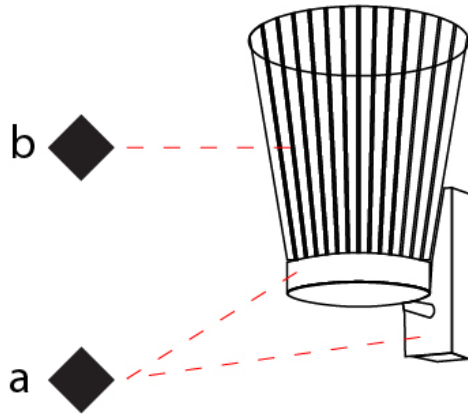

D43044-

PROJECT

TYPE

SPECIFIER

QUANTITY

DATE