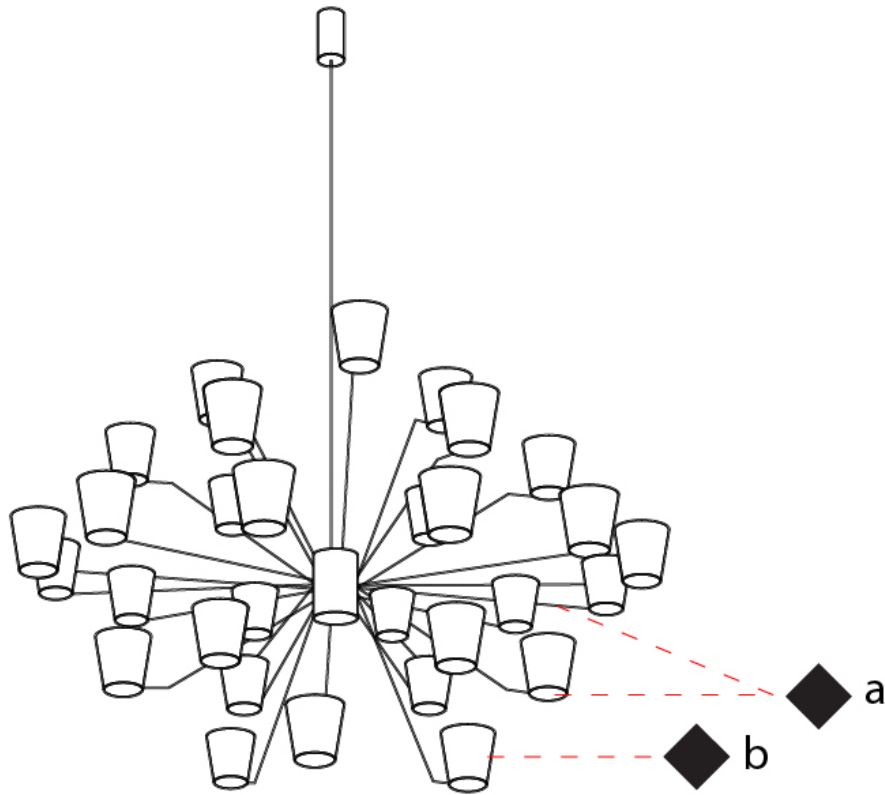

CANALETTO SUSPENSION

D41046-

PROJECT	_____
TYPE	_____
SPECIFIER	_____
QUANTITY	_____
DATE	_____

D