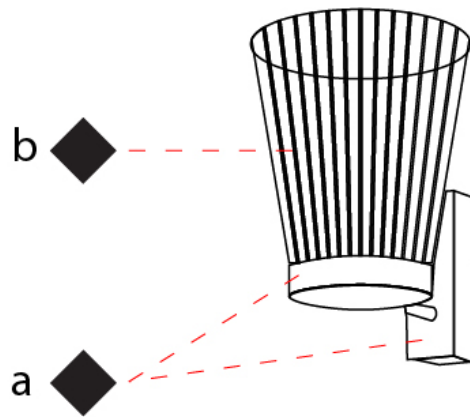

D43044-

PROJECT

TYPE

SPECIFIER

QUANTITY

DATE

D