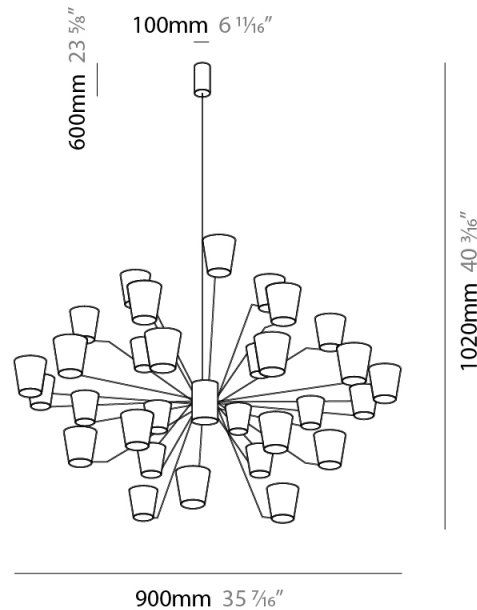

CANALETTO SUSPENSION

D41046-

base number   Finish
Options

1. To build a product code in our configurator select the specify button on the base model # product page
2. To build a manual product code on this datasheet choose from the options listed below in blue font and add the suffix to the base model #

GENERAL

Series: Canaletto
Brand: Icone
Division: Design
Mounting Type: Suspension
Mounting Location: Ceiling
Subcategory: Ambient

PHYSICAL

Shape: Abstract
Length (mm): 900
Length (in): 35 ⁷/₁₆"
Width (mm): 900
Width (in): 35 ⁷/₁₆"
Height (mm): 1020
Height (in): 40 ³/₁₆"
Light Distribution: Indirect
[Fixture Finish: PWT_SMK / BBZ_CRY](#)
Fixture Material: Metal

ELECTRICAL

Lamp Type: LED
Total Output Wattage (W): 81
Dimming: Electronic Low Voltage Dimming
Input Voltage (V): 120Vac Direct Line

LED

Number of LEDs: 18
Color Temperature (°K): 3000
Nominal Lumen (lm): 6300
CRI: >90 CRI
Lamp Life (hrs): 50000

OPTICAL

RATINGS AND CERTIFICATIONS

Certified By: Certified for North American Standards
IP rating: IP20