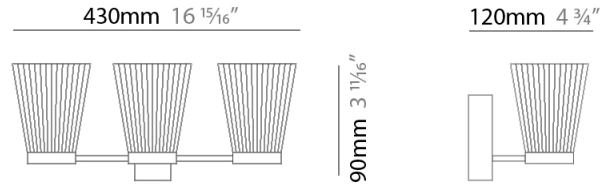

PROJECT
TYPE
SPECIFIER
QUANTITY
DATE

CANALETTO SURFACE

D43043-

base number   Finish
Options

1. To build a product code in our configurator select the specify button on the base model # product page
2. To build a manual product code on this datasheet choose from the options listed below in blue font and add the suffix to the base model #

GENERAL

Series: Canaletto
Brand: Icone
Division: Design
Mounting Type: Surface
Mounting Location: Wall
Subcategory: Ambient

PHYSICAL

Shape: Abstract
Length (mm): 430
Length (in): 16 ¹⁵/₁₆
Height (mm): 90
Height (in): 3 ¹¹/₁₆
Extension (mm): 120
Extension (in): 4 ³/₄
Light Distribution: Indirect
Fixture Finish: [PWT_SMK](#) / [BBZ_CRY](#)
Fixture Material: Metal

ELECTRICAL

Lamp Type: LED
Total Output Wattage (W): 13.5
Dimming: Electronic Low Voltage Dimming
Input Voltage (V): 120Vac Direct Line

LED

Number of LEDs: 3
Color Temperature (°K): 3000
Nominal Lumen (lm): 1050
CRI: >90 CRI
Lamp Life (hrs): 50000

OPTICAL

RATINGS AND CERTIFICATIONS

Certified By: Certified for North American Standards
IP rating: IP20