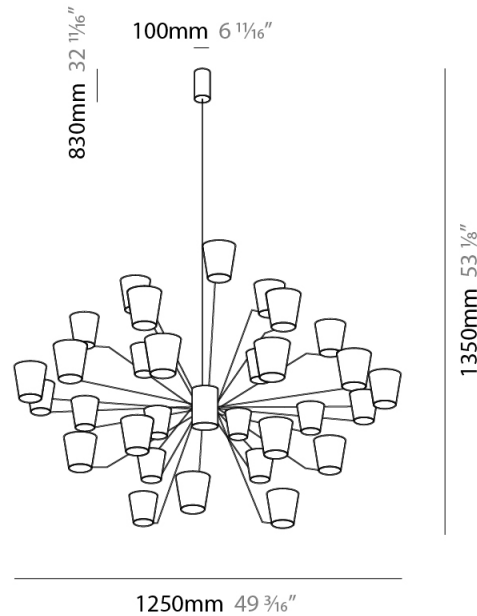

PROJECT	
TYPE	
SPECIFIER	
QUANTITY	
DATE	

CANALETTO SUSPENSION

D41047-

base number   Finish
Options

1. To build a product code in our configurator select the specify button on the base model # product page
2. To build a manual product code on this datasheet choose from the options listed below in blue font and add the suffix to the base model #

GENERAL

Series: Canaletto
Brand: Icone
Division: Design
Mounting Type: Suspension
Mounting Location: Ceiling
Subcategory: Ambient

PHYSICAL

Shape: Abstract
Length (mm): 1250
Length (in): 49 ³/₁₆
Width (mm): 1250
Width (in): 49 ³/₁₆
Height (mm): 1350
Height (in): 53 ¹/₈
Light Distribution: Indirect
Fixture Finish: [PWT_SMK / BBZ_CRY](#)
Fixture Material: Metal

ELECTRICAL

Lamp Type: LED
Total Output Wattage (W): 135
Dimming: Electronic Low Voltage Dimming
Input Voltage (V): 120Vac Direct Line

LED

Number of LEDs: 30
Color Temperature (°K): 3000
Nominal Lumen (lm): 10500
CRI: >90 CRI
Lamp Life (hrs): 50000

OPTICAL

RATINGS AND CERTIFICATIONS

Certified By: Certified for North American Standards
IP rating: IP20