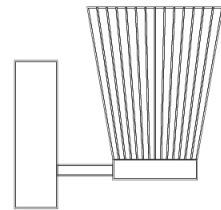

90mm 3 ¹¹/₁₆"

120mm 4 ³/₄"