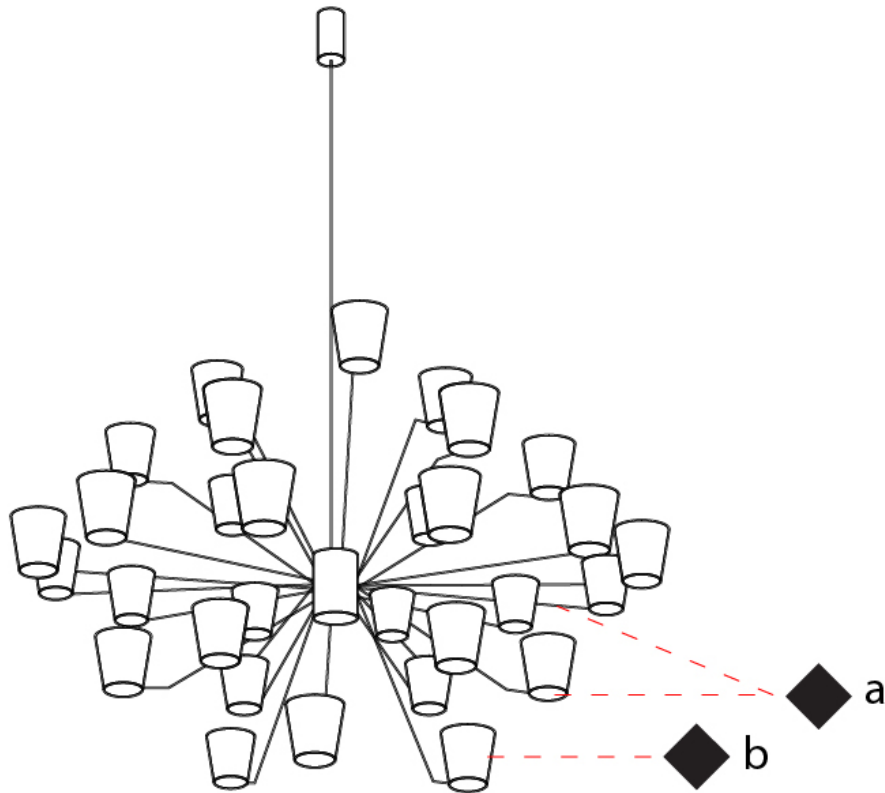

CANALETTO SUSPENSION

D41047-

PROJECT	_____
TYPE	_____
SPECIFIER	_____
QUANTITY	_____
DATE	_____

D