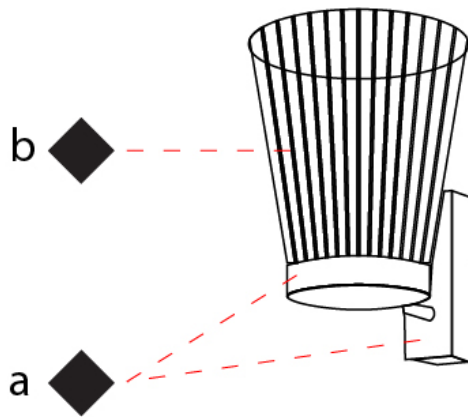

D43044-

PROJECT

TYPE

SPECIFIER

QUANTITY

DATE

D