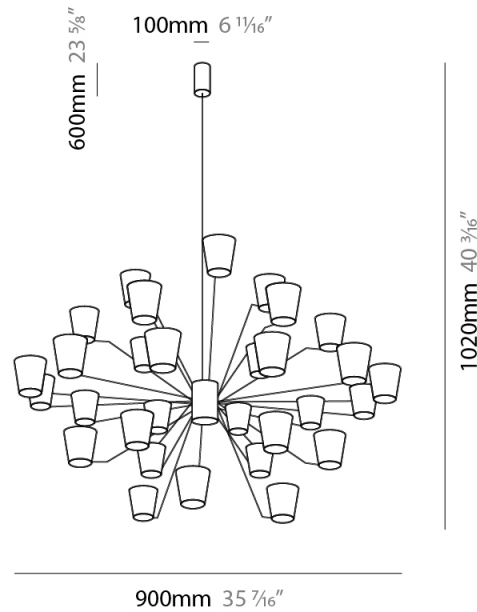

PROJECT	
TYPE	
SPECIFIER	
QUANTITY	
DATE	

CANALETTO SUSPENSION

D41046-

base number   Finish
Options

1. To build a product code in our configurator select the specify button on the base model # product page
2. To build a manual product code on this datasheet choose from the options listed below in blue font and add the suffix to the base model #

GENERAL

Series: Canaletto
Brand: Icone
Division: Design
Mounting Type: Suspension
Mounting Location: Ceiling
Subcategory: Ambient

PHYSICAL

Shape: Abstract
Length (mm): 900
Length (in): 35 7/16
Width (mm): 900
Width (in): 35 7/16
Height (mm): 1020
Height (in): 40 3/16
Light Distribution: Indirect
Fixture Finish: [PWT_SMK](#) / [BBZ_CRY](#)
Fixture Material: Metal

ELECTRICAL

Lamp Type: LED
Total Output Wattage (W): 81
Dimming: Electronic Low Voltage Dimming
Input Voltage (V): 120Vac Direct Line

LED

Number of LEDs: 18
Color Temperature (°K): 3000
Nominal Lumen (lm): 6300
CRI: >90 CRI
Lamp Life (hrs): 50000

OPTICAL

RATINGS AND CERTIFICATIONS

Certified By: Certified for North American Standards
IP rating: IP20