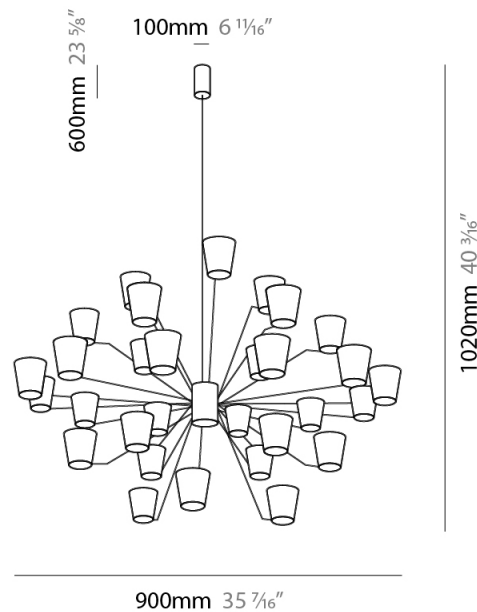

CANALETTO SUSPENSION

D41046-

base number   Finish
Options

1. To build a product code in our configurator select the specify button on the base model # product page
2. To build a manual product code on this datasheet choose from the options listed below in blue font and add the suffix to the base model #

GENERAL

Series: Canaletto
Brand: Icone
Division: Design
Mounting Type: Suspension
Mounting Location: Ceiling
Subcategory: Ambient

PHYSICAL

Shape: Abstract
Length (mm): 900
Length (in): 35 ⁷/₁₆
Width (mm): 900
Width (in): 35 ⁷/₁₆
Height (mm): 1020
Height (in): 40 ³/₁₆
Light Distribution: Indirect
Fixture Finish: [PWT_SMK / BBZ_CRY](#)
Fixture Material: Metal

ELECTRICAL

Lamp Type: LED
Total Output Wattage (W): 81
Dimming: Electronic Low Voltage Dimming
Input Voltage (V): 120Vac Direct Line

LED

Number of LEDs: 18
Color Temperature (°K): 3000
Nominal Lumen (lm): 6300
CRI: >90 CRI
Lamp Life (hrs): 50000

OPTICAL

RATINGS AND CERTIFICATIONS

Certified By: Certified for North American Standards
IP rating: IP20