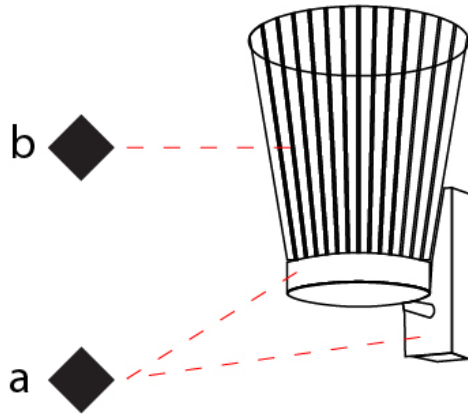

CANALETTO SURFACE

D43044-

PROJECT _____

TYPE _____

SPECIFIER _____

QUANTITY _____

DATE _____