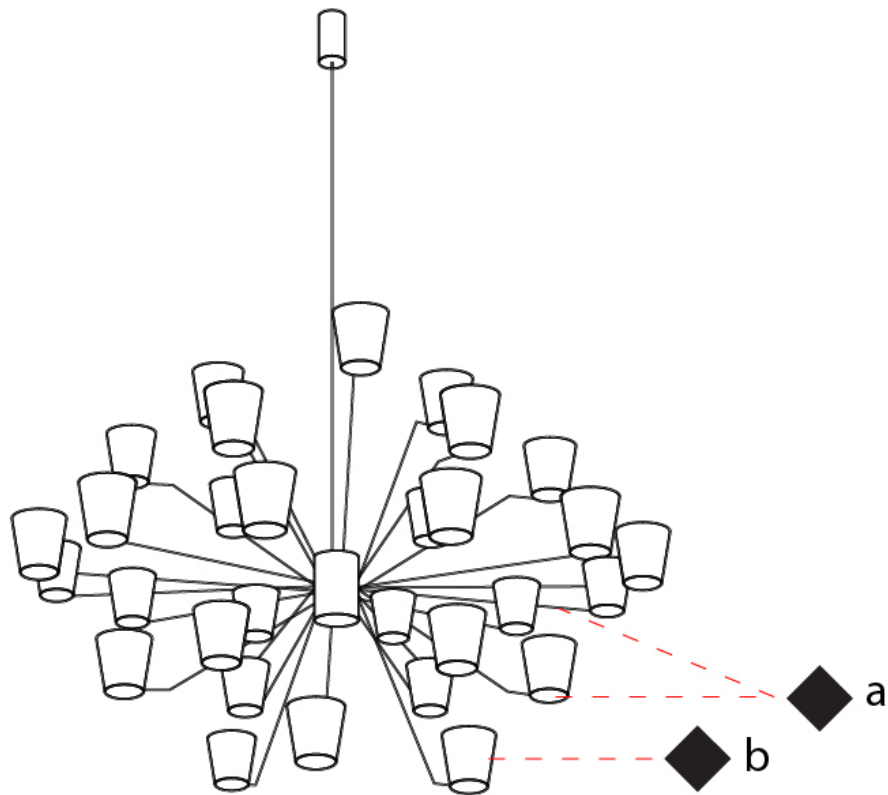

CANALETTO SUSPENSION

D41046-

PROJECT	_____
TYPE	_____
SPECIFIER	_____
QUANTITY	_____
DATE	_____

D