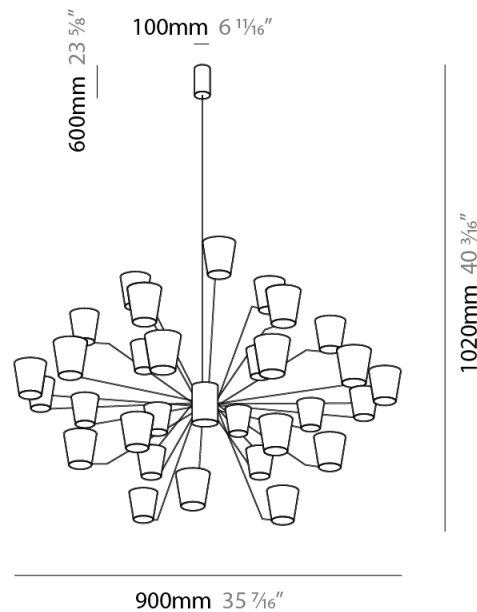

#### PHYSICAL

Shape: Abstract  
Length (mm): 900  
Length (in): 35 <sup>7</sup>/<sub>16</sub>  
Width (mm): 900  
Width (in): 35 <sup>7</sup>/<sub>16</sub>  
Height (mm): 1020  
Height (in): 40 <sup>3</sup>/<sub>16</sub>  
Light Distribution: Indirect  
[Fixture Finish: PWT\\_SMK / BBZ\\_CRY](#)  
Fixture Material: Metal

#### ELECTRICAL

Lamp Type: LED  
Total Output Wattage (W): 81  
Dimming: Electronic Low Voltage Dimming  
Input Voltage (V): 120Vac Direct Line

#### LED

Number of LEDs: 18  
Color Temperature (°K): 3000  
Nominal Lumen (lm): 6300  
CRI: >90 CRI  
Lamp Life (hrs): 50000

#### PHYSICAL

Shape: Abstract  
Length (mm): 1250  
Length (in): 49 <sup>3</sup>/<sub>16</sub>  
Width (mm): 1250  
Width (in): 49 <sup>3</sup>/<sub>16</sub>  
Height (mm): 1350  
Height (in): 53 <sup>1</sup>/<sub>8</sub>  
Light Distribution: Indirect  
[Fixture Finish: PWT\\_SMK / BBZ\\_CRY](#)  
Fixture Material: Metal