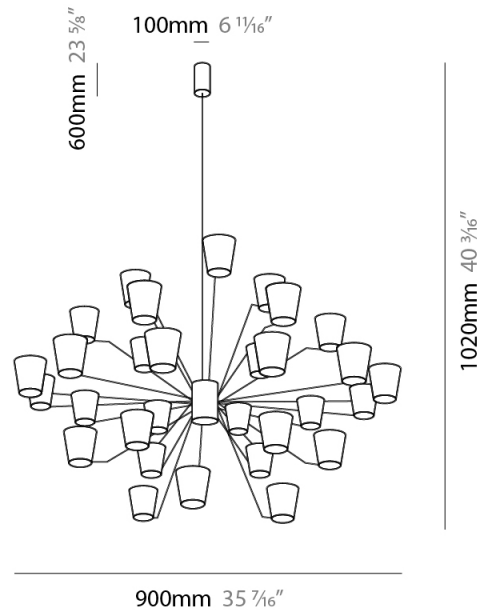

CANALETTO SUSPENSION

D41046-

base number   Finish
Options

1. To build a product code in our configurator select the specify button on the base model # product page
2. To build a manual product code on this datasheet choose from the options listed below in blue font and add the suffix to the base model #

GENERAL

Series: Canaletto
Brand: Icone
Division: Design
Mounting Type: Suspension
Mounting Location: Ceiling
Subcategory: Ambient

PHYSICAL

Shape: Abstract
Length (mm): 900
Length (in): 35 ⁷/₁₆
Width (mm): 900
Width (in): 35 ⁷/₁₆
Height (mm): 1020
Height (in): 40 ³/₁₆
Light Distribution: Indirect
[Fixture Finish: PWT_SMK / BBZ_CRY](#)
Fixture Material: Metal

ELECTRICAL

Lamp Type: LED
Total Output Wattage (W): 81
Dimming: Electronic Low Voltage Dimming
Input Voltage (V): 120Vac Direct Line

LED

Number of LEDs: 18
Color Temperature (°K): 3000
Nominal Lumen (lm): 6300
CRI: >90 CRI
Lamp Life (hrs): 50000

OPTICAL

RATINGS AND CERTIFICATIONS

Certified By: Certified for North American Standards
IP rating: IP20