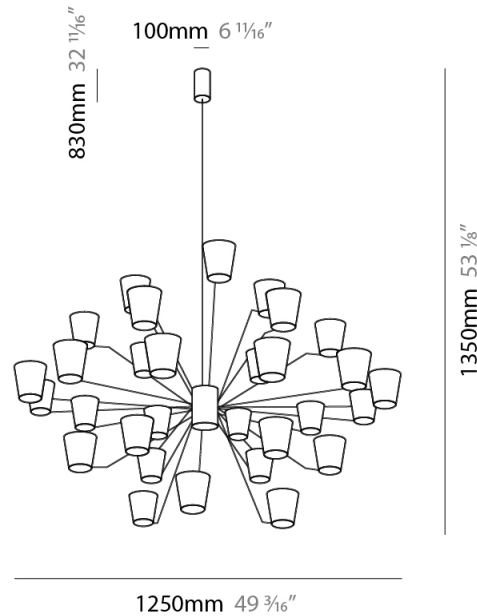

PROJECT	
TYPE	
SPECIFIER	
QUANTITY	
DATE	

CANALETTO SUSPENSION

D41047-

base number   Finish
Options

1. To build a product code in our configurator select the specify button on the base model # product page
2. To build a manual product code on this datasheet choose from the options listed below in blue font and add the suffix to the base model #

GENERAL

Series: Canaletto
Brand: Icone
Division: Design
Mounting Type: Suspension
Mounting Location: Ceiling
Subcategory: Ambient

PHYSICAL

Shape: Abstract
Length (mm): 1250
Length (in): 49 ³/₁₆
Width (mm): 1250
Width (in): 49 ³/₁₆
Height (mm): 1350
Height (in): 53 ¹/₈
Light Distribution: Indirect
Fixture Finish: [PWT_SMK](#) / [BBZ_CRY](#)
Fixture Material: Metal

ELECTRICAL

Lamp Type: LED
Total Output Wattage (W): 135
Dimming: Electronic Low Voltage Dimming
Input Voltage (V): 120Vac Direct Line

LED

Number of LEDs: 30
Color Temperature (°K): 3000
Nominal Lumen (lm): 10500
CRI: >90 CRI
Lamp Life (hrs): 50000

OPTICAL

RATINGS AND CERTIFICATIONS

Certified By: Certified for North American Standards
IP rating: IP20