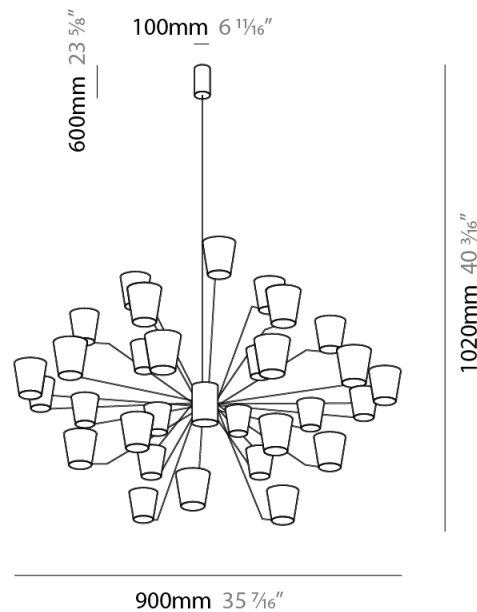

CANALETTO SUSPENSION

D41046-

base number   Finish
Options

1. To build a product code in our configurator select the specify button on the base model # product page
2. To build a manual product code on this datasheet choose from the options listed below in blue font and add the suffix to the base model #

GENERAL

Series: Canaletto _____
Brand: Icone _____
Division: Design _____
Mounting Type: Suspension _____
Mounting Location: Ceiling _____
Subcategory: Ambient _____

PHYSICAL

Shape: Abstract _____
Length (mm): 900 _____
Length (in): 35 ⁷/₁₆ _____
Width (mm): 900 _____
Width (in): 35 ⁷/₁₆ _____
Height (mm): 1020 _____
Height (in): 40 ³/₁₆ _____
Light Distribution: Indirect _____
Fixture Finish: [PWT_SMK](#) / [BBZ_CRY](#) _____
Fixture Material: Metal _____

ELECTRICAL

Lamp Type: LED _____
Total Output Wattage (W): 81 _____
Dimming: Electronic Low Voltage Dimming _____
Input Voltage (V): 120Vac Direct Line _____

LED

Number of LEDs: 18 _____
Color Temperature (°K): 3000 _____
Nominal Lumen (lm): 6300 _____
CRI: >90 CRI _____
Lamp Life (hrs): 50000 _____

OPTICAL

RATINGS AND CERTIFICATIONS

Certified By: Certified for North American Standards _____
IP rating: IP20 _____