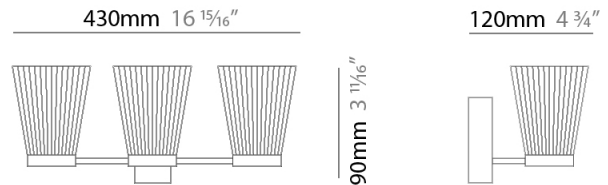

CANALETTO SURFACE

D43043-

base number   Finish
Options

PROJECT
TYPE
SPECIFIER
QUANTITY
DATE

1. To build a product code in our configurator select the specify button on the base model # product page
2. To build a manual product code on this datasheet choose from the options listed below in blue font and add the suffix to the base model #

GENERAL

Series: Canaletto
Partner: Icone
Division: Design
Installation: Surface
Product Type: Wall Surface
Mounting Location: Wall
Light Distribution: Indirect

PHYSICAL

Shape: Abstract
Length (mm): 430
Length (in): 16 ¹⁵/₁₆
Height (mm): 90
Height (in): 3 ¹¹/₁₆
Extension (mm): 120
Extension (in): 4 ³/₄
[Fixture Finish: PWT_SMK / BBZ_CRY](#)
Fixture Material: Glass / Metal

ELECTRICAL

Lamp Type: LED
Total Output Wattage (W): 13.5
Dimming: Electronic Low Voltage Dimming
Input Voltage (V): 120Vac Direct Line

LED

Number of LEDs: 3
Color Temperature (°K): 3000
Nominal Lumen (lm): 1050
CRI: >90 CRI
Lamp Life (hrs): 50000

OPTICAL

RATINGS AND CERTIFICATIONS

Certified By: Certified for North American Standards
IP rating: IP20