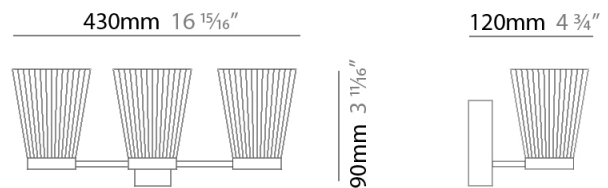

CANALETTO SURFACE

D43043-

base number   Finish
Options

1. To build a product code in our configurator select the specify button on the base model # product page
2. To build a manual product code on this datasheet choose from the options listed below in blue font and add the suffix to the base model #

GENERAL

Series: Canaletto _____
Brand: Icone _____
Division: Design _____
Mounting Type: Surface _____
Mounting Location: Wall _____
Subcategory: Ambient _____

PHYSICAL

Shape: Abstract _____
Length (mm): 430 _____
Length (in): 16 ¹⁵/₁₆ _____
Height (mm): 90 _____
Height (in): 3 ¹¹/₁₆ _____
Extension (mm): 120 _____
Extension (in): 4 ³/₄ _____
Light Distribution: Indirect _____
Fixture Finish: [PWT_SMK](#) / [BBZ_CRY](#) _____
Fixture Material: Metal _____

ELECTRICAL

Lamp Type: LED _____
Total Output Wattage (W): 13.5 _____
Dimming: Electronic Low Voltage Dimming _____
Input Voltage (V): 120Vac Direct Line _____

LED

Number of LEDs: 3 _____
Color Temperature (°K): 3000 _____
Nominal Lumen (lm): 1050 _____
CRI: >90 CRI _____
Lamp Life (hrs): 50000 _____

OPTICAL

RATINGS AND CERTIFICATIONS

Certified By: Certified for North American Standards _____
IP rating: IP20 _____