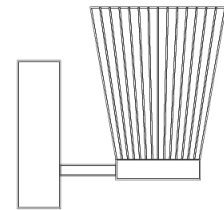

#### PHYSICAL

Shape: Abstract             
 Length (mm): 100             
 Length (in): 6 <sup>11</sup>/<sub>16</sub>             
 Height (mm): 90             
 Height (in): 3 <sup>11</sup>/<sub>16</sub>             
 Extension (mm): 120             
 Extension (in): 4 <sup>3</sup>/<sub>4</sub>             
 Light Distribution: Indirect             
 Fixture Finish: [PWT\\_SMK / BBZ\\_CRY](#)             
 Fixture Material: Metal           

#### OPTICAL

120mm 4 <sup>3</sup>/<sub>4</sub>"

90mm 3 <sup>11</sup>/<sub>16</sub>"