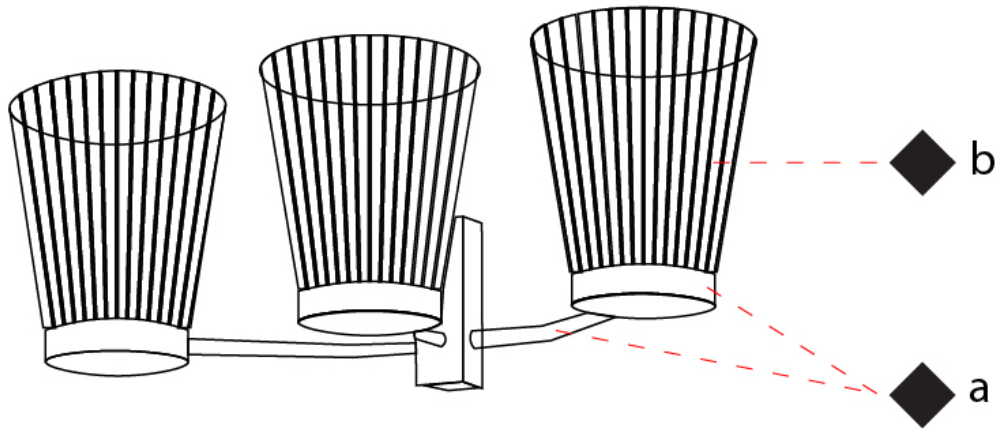

CANALETTO SURFACE

D43043-

PROJECT	_____
TYPE	_____
SPECIFIER	_____
QUANTITY	_____
DATE	_____

D