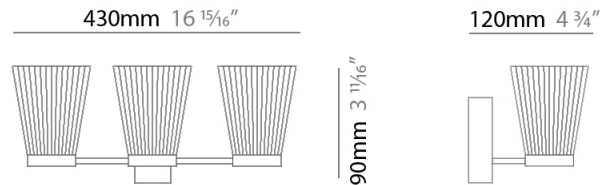

PROJECT
TYPE
SPECIFIER
QUANTITY
DATE

CANALETTO SURFACE

D43043-

base number   Finish
Options

1. To build a product code in our configurator select the specify button on the base model # product page
2. To build a manual product code on this datasheet choose from the options listed below in blue font and add the suffix to the base model #

GENERAL

Series: Canaletto
Brand: Icone
Division: Design
Mounting Type: Surface
Mounting Location: Wall
Subcategory: Ambient

PHYSICAL

Shape: Abstract
Length (mm): 430
Length (in): 16 ¹⁵/₁₆
Height (mm): 90
Height (in): 3 ¹¹/₁₆
Extension (mm): 120
Extension (in): 4 ³/₄
Light Distribution: Indirect
Fixture Finish: [PWT_SMK](#) / [BBZ_CRY](#)
Fixture Material: Metal

ELECTRICAL

Lamp Type: LED
Total Output Wattage (W): 13.5
Dimming: Electronic Low Voltage Dimming
Input Voltage (V): 120Vac Direct Line

LED

Number of LEDs: 3
Color Temperature (°K): 3000
Nominal Lumen (lm): 1050
CRI: >90 CRI
Lamp Life (hrs): 50000

OPTICAL

RATINGS AND CERTIFICATIONS

Certified By: Certified for North American Standards
IP rating: IP20