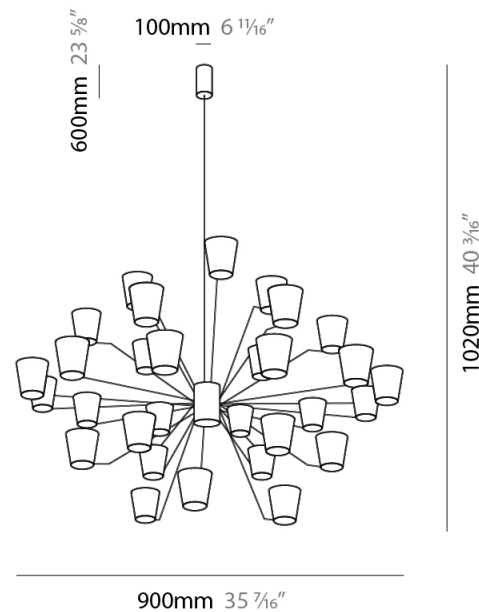

CANALETTO SUSPENSION

D41046-

base number Finish
Options

1. To build a product code in our configurator select the specify button on the base model # product page
2. To build a manual product code on this datasheet choose from the options listed below in blue font and add the suffix to the base model #

GENERAL

Series: Canaletto
Brand: Icone
Division: Design
Mounting Type: Suspension
Mounting Location: Ceiling
Subcategory: Ambient

PHYSICAL

Shape: Abstract
Length (mm): 900
Length (in): 35 ⁷/₁₆"
Width (mm): 900
Width (in): 35 ⁷/₁₆"
Height (mm): 1020
Height (in): 40 ³/₁₆"
Light Distribution: Indirect
[Fixture Finish: PWT_SMK / BBZ_CRY](#)
Fixture Material: Metal

ELECTRICAL

Lamp Type: LED
Total Output Wattage (W): 81
Dimming: Electronic Low Voltage Dimming
Input Voltage (V): 120Vac Direct Line

LED

Number of LEDs: 18
Color Temperature (°K): 3000
Nominal Lumen (lm): 6300
CRI: >90 CRI
Lamp Life (hrs): 50000

OPTICAL

RATINGS AND CERTIFICATIONS

Certified By: Certified for North American Standards
IP rating: IP20