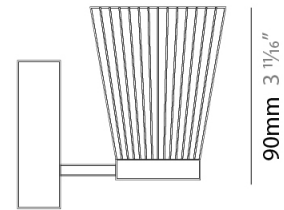

GENERAL

Series: Canaletto
Brand: Icone
Division: Design
Mounting Type: Surface
Mounting Location: Wall
Subcategory: Ambient

PHYSICAL

Shape: Abstract
Length (mm): 100
Length (in): 6 ¹¹/₁₆
Height (mm): 90
Height (in): 3 ¹¹/₁₆
Extension (mm): 120
Extension (in): 4 ³/₄
Light Distribution: Indirect
[Fixture Finish: PWT_SMK / BBZ_CRY](#)
Fixture Material: Metal

OPTICAL

RATINGS AND CERTIFICATIONS

Certified By: Certified for North American Standards
IP rating: IP20

PROJECT	_____
TYPE	_____
SPECIFIER	_____
QUANTITY	_____
DATE	_____

100mm 6 ¹¹/₁₆"

120mm 4 ³/₄"

CANALETTO SURFACE