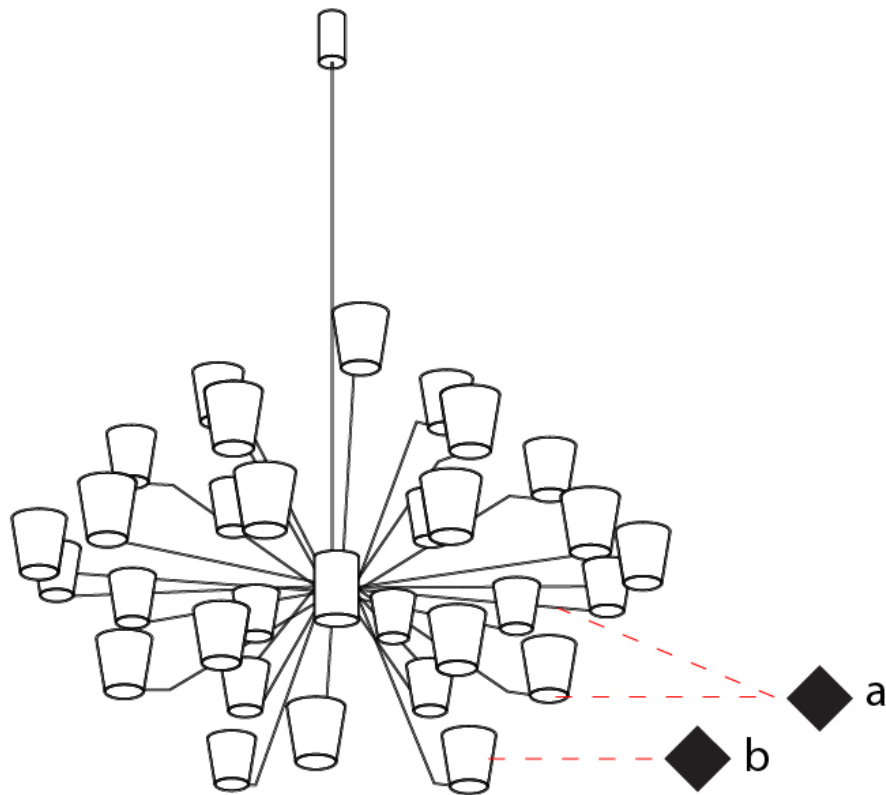

CANALETTO SUSPENSION

D41046-

PROJECT	_____
TYPE	_____
SPECIFIER	_____
QUANTITY	_____
DATE	_____

D