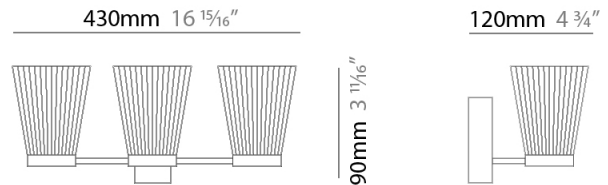

CANALETTO SURFACE

D43043-

base number   Finish
Options

PROJECT	_____
TYPE	_____
SPECIFIER	_____
QUANTITY	_____
DATE	_____

1. To build a product code in our configurator select the specify button on the base model # product page
2. To build a manual product code on this datasheet choose from the options listed below in blue font and add the suffix to the base model #

GENERAL

Series: Canaletto _____
Partner: Icone _____
Division: Design _____
Installation: Surface _____
Product Type: Wall Surface _____
Mounting Location: Wall _____
Light Distribution: Indirect _____

PHYSICAL

Shape: Abstract _____
Length (mm): 430 _____
Length (in): 16 ¹⁵/₁₆ _____
Height (mm): 90 _____
Height (in): 3 ¹¹/₁₆ _____
Extension (mm): 120 _____
Extension (in): 4 ³/₄ _____
[Fixture Finish: PWT_SMK / BBZ_CRY](#) _____
Fixture Material: Glass / Metal _____

ELECTRICAL

Lamp Type: LED _____
Total Output Wattage (W): 13.5 _____
Dimming: Electronic Low Voltage Dimming _____
Input Voltage (V): 120Vac Direct Line _____

LED

Number of LEDs: 3 _____
Color Temperature (°K): 3000 _____
Nominal Lumen (lm): 1050 _____
CRI: >90 CRI _____
Lamp Life (hrs): 50000 _____

OPTICAL

RATINGS AND CERTIFICATIONS

Certified By: Certified for North American Standards _____
IP rating: IP20 _____