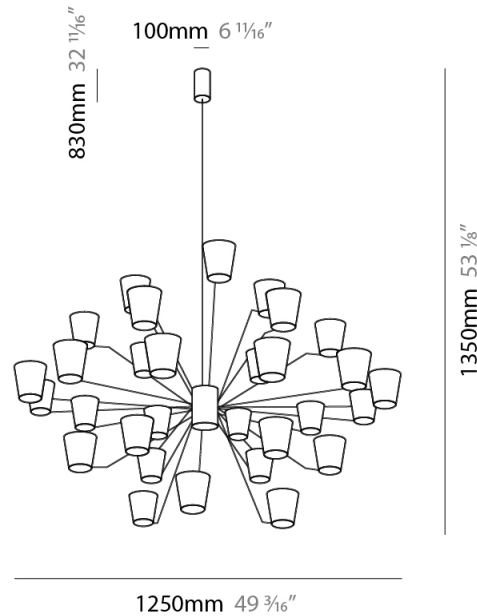

PROJECT
TYPE
SPECIFIER
QUANTITY
DATE

CANALETTO SUSPENSION

D41047-

base number   Finish
Options

1. To build a product code in our configurator select the specify button on the base model # product page
2. To build a manual product code on this datasheet choose from the options listed below in blue font and add the suffix to the base model #

GENERAL

Series: Canaletto
Brand: Icone
Division: Design
Mounting Type: Suspension
Mounting Location: Ceiling
Subcategory: Ambient

PHYSICAL

Shape: Abstract
Length (mm): 1250
Length (in): 49 ³/₁₆
Width (mm): 1250
Width (in): 49 ³/₁₆
Height (mm): 1350
Height (in): 53 ¹/₈
Light Distribution: Indirect
Fixture Finish: [PWT_SMK / BBZ_CRY](#)
Fixture Material: Metal

ELECTRICAL

Lamp Type: LED
Total Output Wattage (W): 135
Dimming: Electronic Low Voltage Dimming
Input Voltage (V): 120Vac Direct Line

LED

Number of LEDs: 30
Color Temperature (°K): 3000
Nominal Lumen (lm): 10500
CRI: >90 CRI
Lamp Life (hrs): 50000

OPTICAL

RATINGS AND CERTIFICATIONS

Certified By: Certified for North American Standards
IP rating: IP20