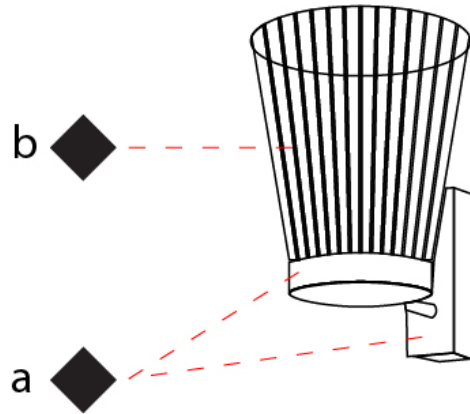

CANALETTO SURFACE

D43044-

PROJECT

TYPE

SPECIFIER

QUANTITY

DATE

D