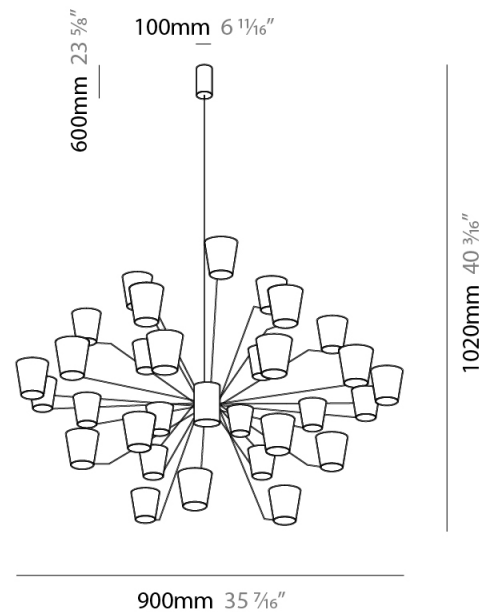

CANALETTO SUSPENSION

D41046-

base number   Finish
Options

1. To build a product code in our configurator select the specify button on the base model # product page
2. To build a manual product code on this datasheet choose from the options listed below in blue font and add the suffix to the base model #

GENERAL

Series: Canaletto
Partner: Icone
Division: Design
Installation: Suspension
Product Type: Chandelier
Mounting Location: Ceiling
Light Distribution: Indirect

PHYSICAL

Shape: Abstract
Length (mm): 900
Length (in): 35 ⁷/₁₆
Width (mm): 900
Width (in): 35 ⁷/₁₆
Height (mm): 1020
Height (in): 40 ³/₁₆
[Fixture Finish: PWT_SMK / BBZ_CRY](#)
Fixture Material: Metal

ELECTRICAL

Lamp Type: LED
Total Output Wattage (W): 81
Dimming: Electronic Low Voltage Dimming
Input Voltage (V): 120Vac Direct Line

LED

Number of LEDs: 18
Color Temperature (°K): 3000
Nominal Lumen (lm): 6300
CRI: >90 CRI
Lamp Life (hrs): 50000

OPTICAL

RATINGS AND CERTIFICATIONS

Certified By: Certified for North American Standards
IP rating: IP20