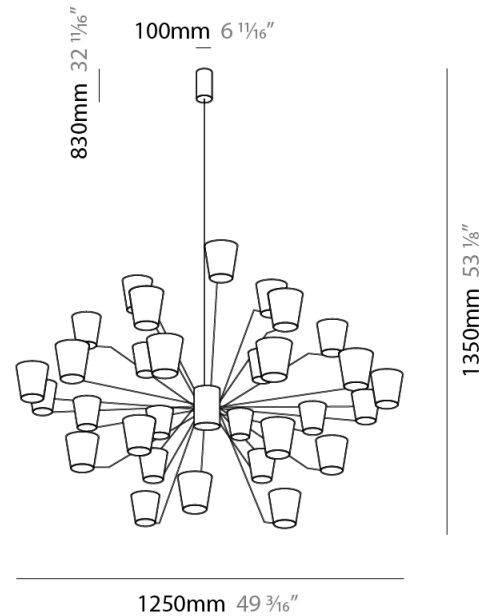

PROJECT	
TYPE	
SPECIFIER	
QUANTITY	
DATE	

CANALETTO SUSPENSION

D41047-

base number   Finish
Options

1. To build a product code in our configurator select the specify button on the base model # product page
2. To build a manual product code on this datasheet choose from the options listed below in blue font and add the suffix to the base model #

GENERAL

Series: Canaletto
Brand: Icone
Division: Design
Mounting Type: Suspension
Mounting Location: Ceiling
Subcategory: Ambient

PHYSICAL

Shape: Abstract
Length (mm): 1250
Length (in): 49 ³/₁₆
Width (mm): 1250
Width (in): 49 ³/₁₆
Height (mm): 1350
Height (in): 53 ¹/₈
Light Distribution: Indirect
Fixture Finish: [PWT_SMK](#) / [BBZ_CRY](#)
Fixture Material: Metal

ELECTRICAL

Lamp Type: LED
Total Output Wattage (W): 135
Dimming: Electronic Low Voltage Dimming
Input Voltage (V): 120Vac Direct Line

LED

Number of LEDs: 30
Color Temperature (°K): 3000
Nominal Lumen (lm): 10500
CRI: >90 CRI
Lamp Life (hrs): 50000

OPTICAL

RATINGS AND CERTIFICATIONS

Certified By: Certified for North American Standards
IP rating: IP20