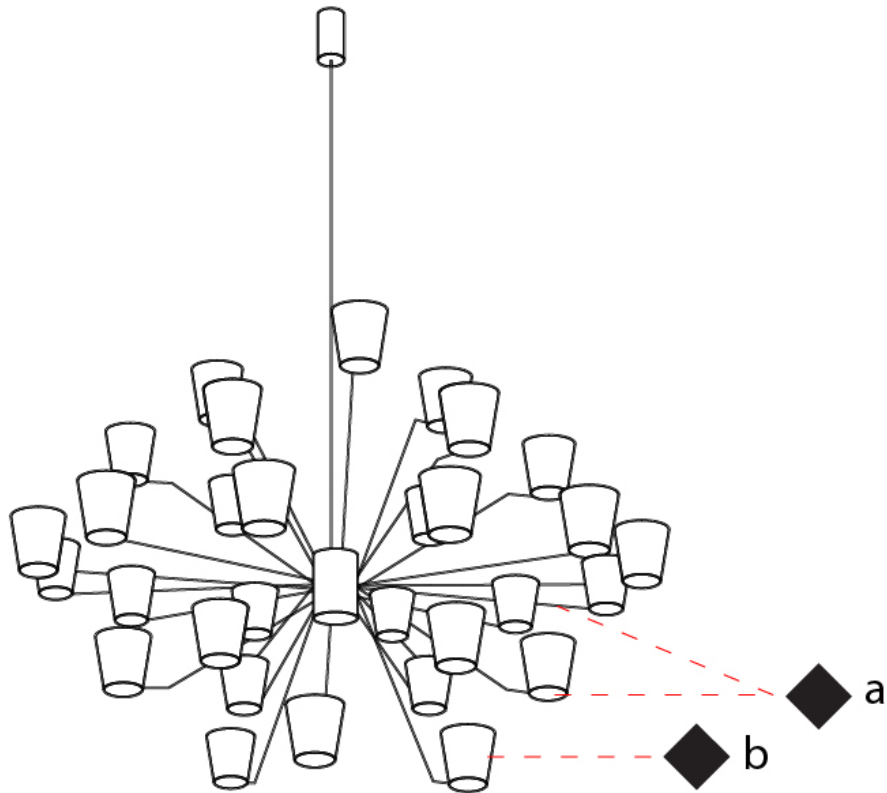

D41047-

PROJECT	_____
TYPE	_____
SPECIFIER	_____
QUANTITY	_____
DATE	_____

D