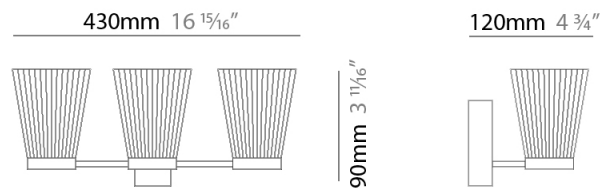

CANALETTO SURFACE

D43043-

base number   Finish
Options

1. To build a product code in our configurator select the specify button on the base model # product page
2. To build a manual product code on this datasheet choose from the options listed below in blue font and add the suffix to the base model #

GENERAL

Series: Canaletto
Partner: Icone
Division: Design
Installation: Surface
Product Type: Wall Surface
Mounting Location: Wall
Light Distribution: Indirect

PHYSICAL

Shape: Abstract
Length (mm): 430
Length (in): 16 ¹⁵/₁₆
Height (mm): 90
Height (in): 3 ¹¹/₁₆
Extension (mm): 120
Extension (in): 4 ³/₄
Fixture Finish: [PWT_SMK / BBZ_CRY](#)
Fixture Material: Glass / Metal

ELECTRICAL

Lamp Type: LED
Total Output Wattage (W): 13.5
Dimming: Electronic Low Voltage Dimming
Input Voltage (V): 120Vac Direct Line

LED

Number of LEDs: 3
Color Temperature (°K): 3000
Nominal Lumen (lm): 1050
CRI: >90 CRI
Lamp Life (hrs): 50000

OPTICAL

RATINGS AND CERTIFICATIONS

Certified By: Certified for North American Standards
IP rating: IP20

PROJECT	_____
TYPE	_____
SPECIFIER	_____
QUANTITY	_____
DATE	_____