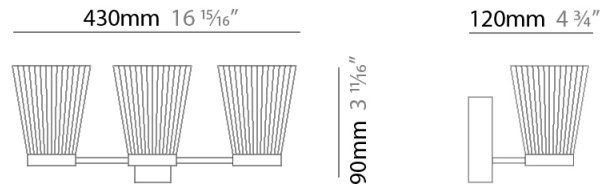

CANALETTO SURFACE

D43043-

base number   Finish
Options

PROJECT	_____
TYPE	_____
SPECIFIER	_____
QUANTITY	_____
DATE	_____

1. To build a product code in our configurator select the specify button on the base model # product page
2. To build a manual product code on this datasheet choose from the options listed below in blue font and add the suffix to the base model #

GENERAL

Series: Canaletto
Brand: Icone
Division: Design
Mounting Type: Surface
Mounting Location: Wall
Subcategory: Ambient

PHYSICAL

Shape: Abstract
Length (mm): 430
Length (in): 16 ¹⁵/₁₆
Height (mm): 90
Height (in): 3 ¹¹/₁₆
Extension (mm): 120
Extension (in): 4 ³/₄
Light Distribution: Indirect
Fixture Finish: [PWT_SMK](#) / [BBZ_CRY](#)
Fixture Material: Metal

ELECTRICAL

Lamp Type: LED
Total Output Wattage (W): 13.5
Dimming: Electronic Low Voltage Dimming
Input Voltage (V): 120Vac Direct Line

LED

Number of LEDs: 3
Color Temperature (°K): 3000
Nominal Lumen (lm): 1050
CRI: >90 CRI
Lamp Life (hrs): 50000

OPTICAL

RATINGS AND CERTIFICATIONS

Certified By: Certified for North American Standards
IP rating: IP20