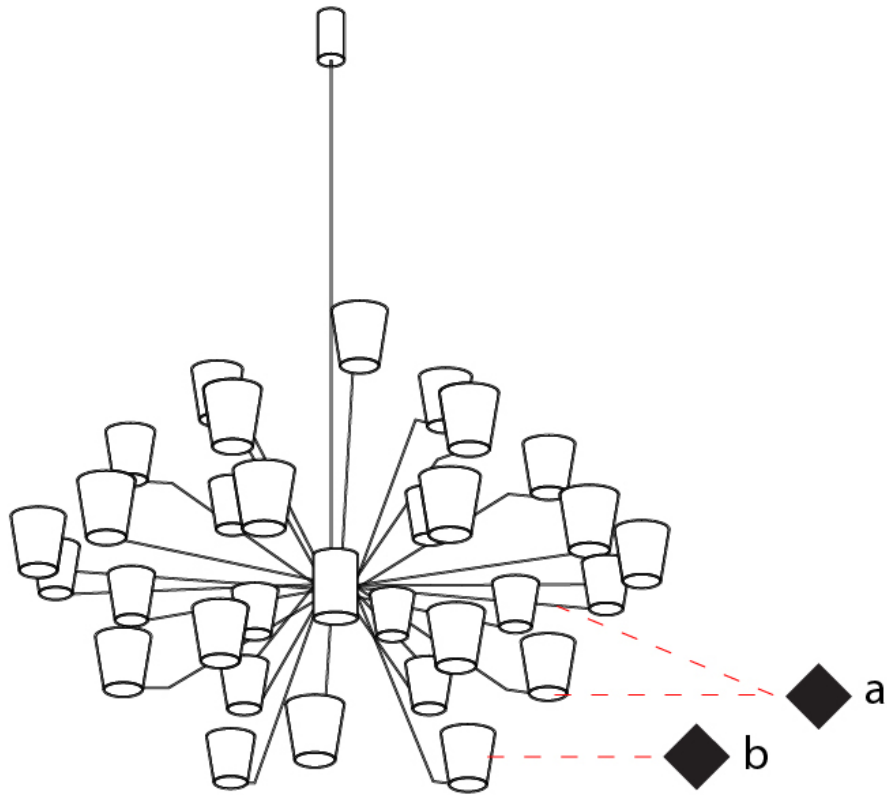

CANALETTO SUSPENSION

D41047-

PROJECT	_____
TYPE	_____
SPECIFIER	_____
QUANTITY	_____
DATE	_____

D