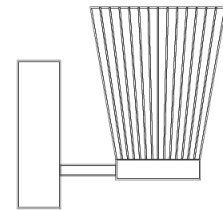

90mm 3 ¹¹/₁₆"

120mm 4 ³/₄"