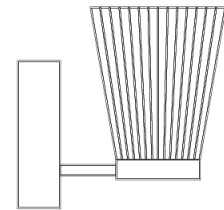

90mm 3 ¹¹/₁₆"

120mm 4 ³/₄"