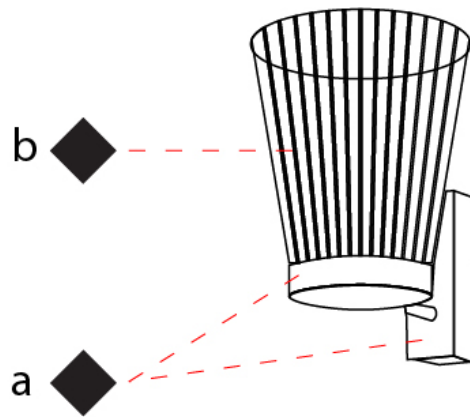

CANALETTO SURFACE

D43044-

PROJECT _____

TYPE _____

SPECIFIER _____

QUANTITY _____

DATE _____

D