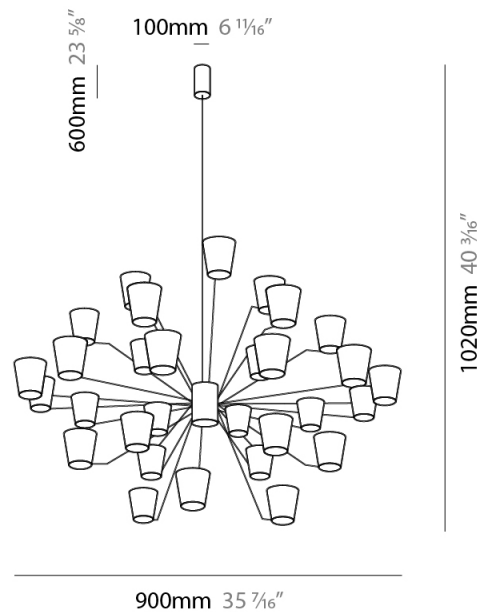

CANALETTO SUSPENSION

D41046-

base number   Finish
Options

1. To build a product code in our configurator select the specify button on the base model # product page
2. To build a manual product code on this datasheet choose from the options listed below in blue font and add the suffix to the base model #

GENERAL

Series: Canaletto
Brand: Icone
Division: Design
Mounting Type: Suspension
Mounting Location: Ceiling
Subcategory: Ambient

PHYSICAL

Shape: Abstract
Length (mm): 900
Length (in): 35 ⁷/₁₆
Width (mm): 900
Width (in): 35 ⁷/₁₆
Height (mm): 1020
Height (in): 40 ³/₁₆
Light Distribution: Indirect
[Fixture Finish: PWT_SMK / BBZ_CRY](#)
Fixture Material: Metal

ELECTRICAL

Lamp Type: LED
Total Output Wattage (W): 81
Dimming: Electronic Low Voltage Dimming
Input Voltage (V): 120Vac Direct Line

LED

Number of LEDs: 18
Color Temperature (°K): 3000
Nominal Lumen (lm): 6300
CRI: >90 CRI
Lamp Life (hrs): 50000

OPTICAL

RATINGS AND CERTIFICATIONS

Certified By: Certified for North American Standards
IP rating: IP20