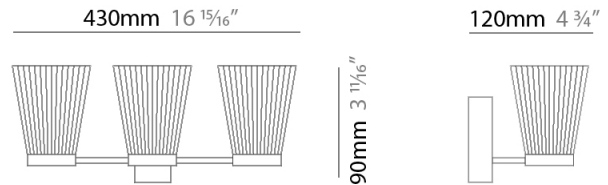

PROJECT
TYPE
SPECIFIER
QUANTITY
DATE

CANALETTO SURFACE

D43043-

base number   Finish
Options

1. To build a product code in our configurator select the specify button on the base model # product page
2. To build a manual product code on this datasheet choose from the options listed below in blue font and add the suffix to the base model #

GENERAL

Series: Canaletto
Brand: Icone
Division: Design
Mounting Type: Surface
Mounting Location: Wall
Subcategory: Ambient

PHYSICAL

Shape: Abstract
Length (mm): 430
Length (in): 16 ¹⁵/₁₆
Height (mm): 90
Height (in): 3 ¹¹/₁₆
Extension (mm): 120
Extension (in): 4 ³/₄
Light Distribution: Indirect
Fixture Finish: [PWT_SMK](#) / [BBZ_CRY](#)
Fixture Material: Metal

ELECTRICAL

Lamp Type: LED
Total Output Wattage (W): 13.5
Dimming: Electronic Low Voltage Dimming
Input Voltage (V): 120Vac Direct Line

LED

Number of LEDs: 3
Color Temperature (°K): 3000
Nominal Lumen (lm): 1050
CRI: >90 CRI
Lamp Life (hrs): 50000

OPTICAL

RATINGS AND CERTIFICATIONS

Certified By: Certified for North American Standards
IP rating: IP20