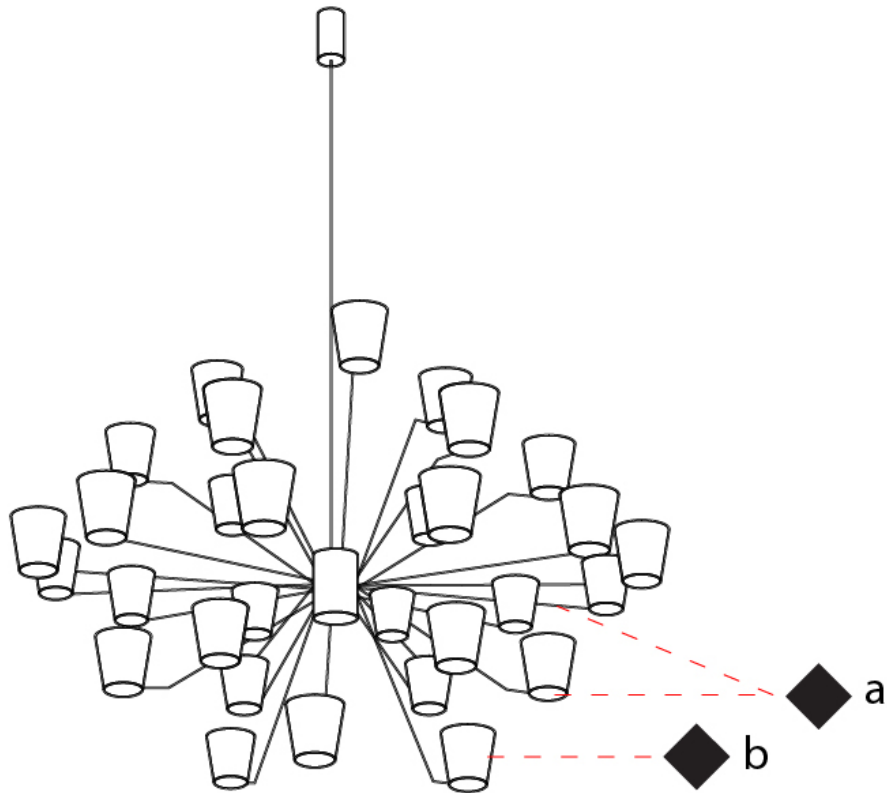

CANALETTO SUSPENSION

D41046-

PROJECT	_____
TYPE	_____
SPECIFIER	_____
QUANTITY	_____
DATE	_____

D