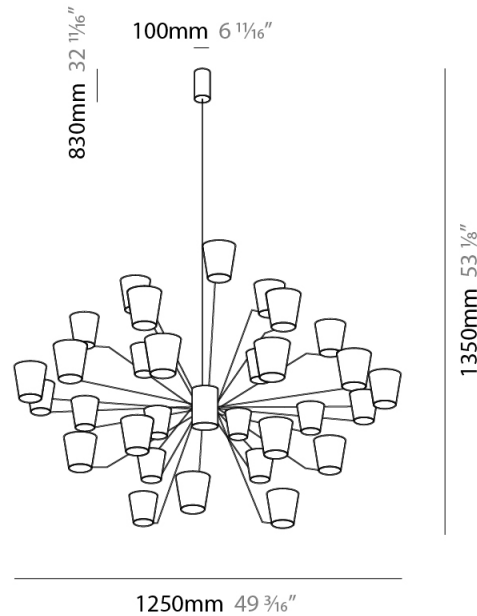

PROJECT	_____
TYPE	_____
SPECIFIER	_____
QUANTITY	_____
DATE	_____

CANALETTO SUSPENSION

D41047-

base number   Finish
Options

1. To build a product code in our configurator select the specify button on the base model # product page
2. To build a manual product code on this datasheet choose from the options listed below in blue font and add the suffix to the base model #

GENERAL

Series: Canaletto
Brand: Icone
Division: Design
Mounting Type: Suspension
Mounting Location: Ceiling
Subcategory: Ambient

PHYSICAL

Shape: Abstract
Length (mm): 1250
Length (in): 49 ³/₁₆
Width (mm): 1250
Width (in): 49 ³/₁₆
Height (mm): 1350
Height (in): 53 ¹/₈
Light Distribution: Indirect
Fixture Finish: [PWT_SMK](#) / [BBZ_CRY](#)
Fixture Material: Metal

ELECTRICAL

Lamp Type: LED
Total Output Wattage (W): 135
Dimming: Electronic Low Voltage Dimming
Input Voltage (V): 120Vac Direct Line

LED

Number of LEDs: 30
Color Temperature (°K): 3000
Nominal Lumen (lm): 10500
CRI: >90 CRI
Lamp Life (hrs): 50000

OPTICAL

RATINGS AND CERTIFICATIONS

Certified By: Certified for North American Standards
IP rating: IP20