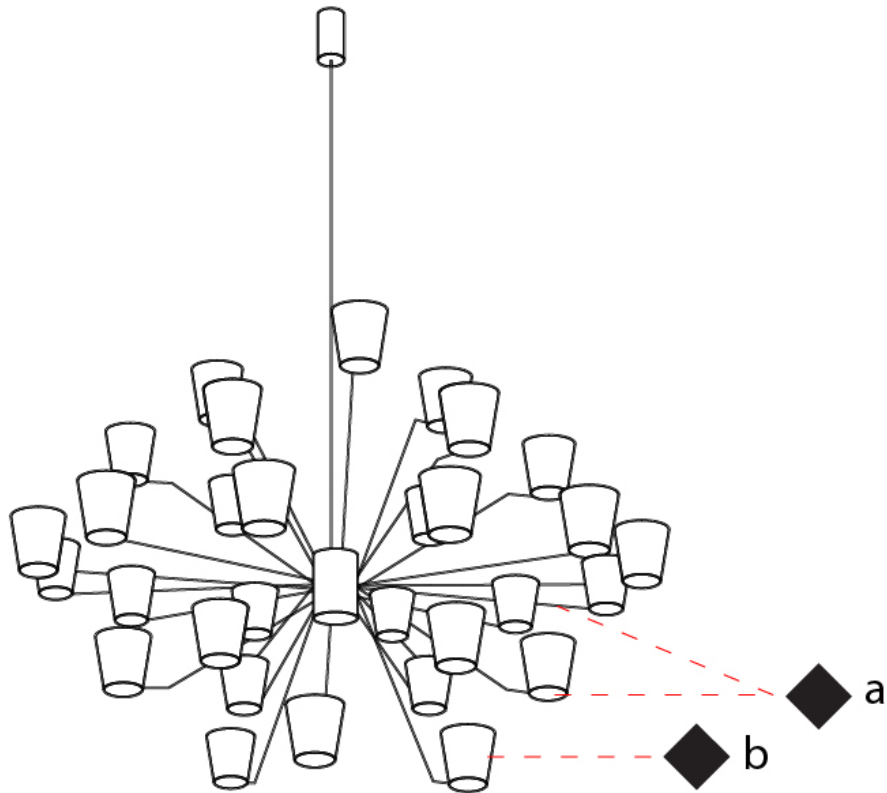

CANALETTO SUSPENSION

D41047-

PROJECT	_____
TYPE	_____
SPECIFIER	_____
QUANTITY	_____
DATE	_____

D