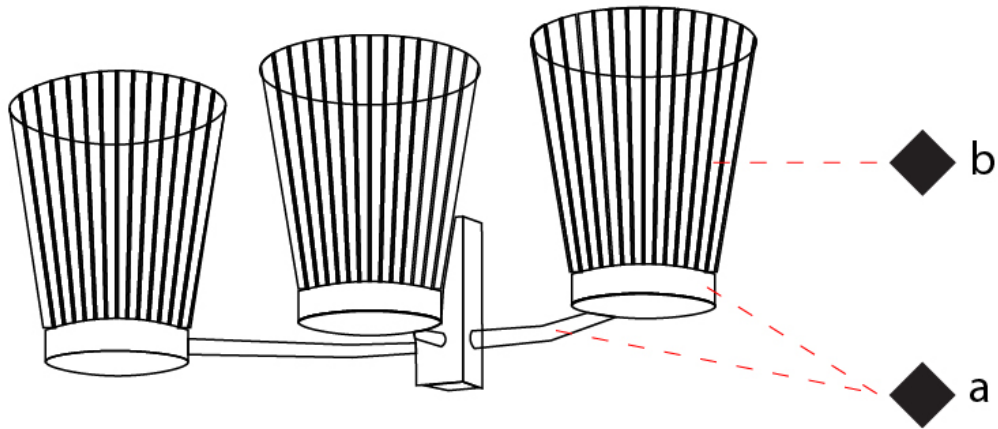

D43043-

PROJECT	_____
TYPE	_____
SPECIFIER	_____
QUANTITY	_____
DATE	_____

D