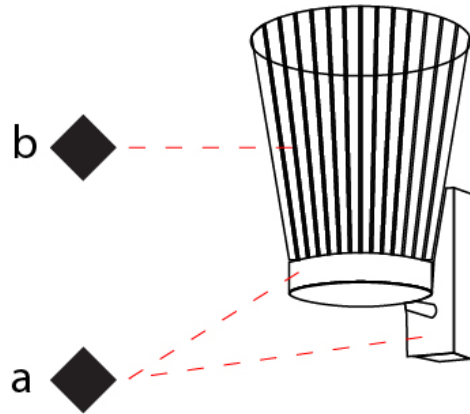

D43044-

PROJECT _____

TYPE _____

SPECIFIER _____

QUANTITY _____

DATE _____