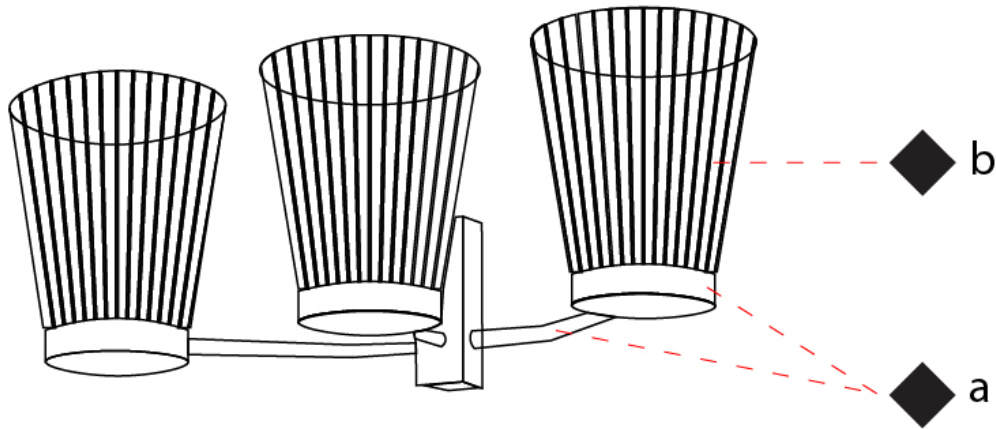

D43043-

PROJECT	_____
TYPE	_____
SPECIFIER	_____
QUANTITY	_____
DATE	_____

D