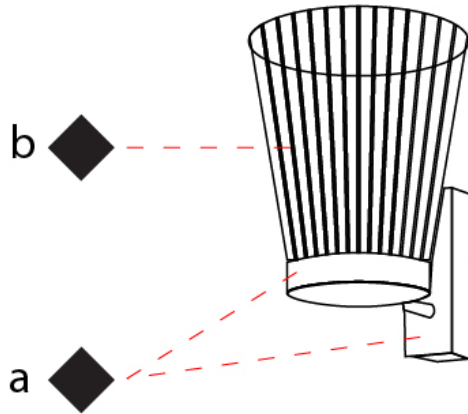

D43044-

PROJECT

TYPE

SPECIFIER

QUANTITY

DATE

D