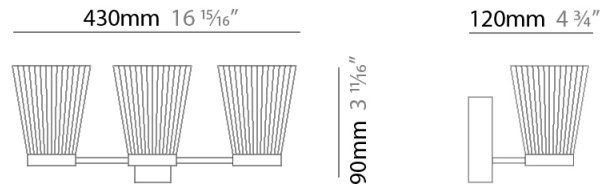

CANALETTO SURFACE

D43043-

base number   Finish
Options

PROJECT
TYPE
SPECIFIER
QUANTITY
DATE

1. To build a product code in our configurator select the specify button on the base model # product page
2. To build a manual product code on this datasheet choose from the options listed below in blue font and add the suffix to the base model #

GENERAL

Series: Canaletto
Brand: Icone
Division: Design
Mounting Type: Surface
Mounting Location: Wall
Subcategory: Ambient

PHYSICAL

Shape: Abstract
Length (mm): 430
Length (in): 16 ¹⁵/₁₆
Height (mm): 90
Height (in): 3 ¹¹/₁₆
Extension (mm): 120
Extension (in): 4 ³/₄
Light Distribution: Indirect
Fixture Finish: [PWT_SMK](#) / [BBZ_CRY](#)
Fixture Material: Metal

ELECTRICAL

Lamp Type: LED
Total Output Wattage (W): 13.5
Dimming: Electronic Low Voltage Dimming
Input Voltage (V): 120Vac Direct Line

LED

Number of LEDs: 3
Color Temperature (°K): 3000
Nominal Lumen (lm): 1050
CRI: >90 CRI
Lamp Life (hrs): 50000

OPTICAL

RATINGS AND CERTIFICATIONS

Certified By: Certified for North American Standards
IP rating: IP20