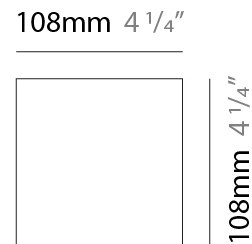

PROJECT	
TYPE	
SPECIFIER	
QUANTITY	
DATE	

CARTELLO STANDARD SURFACE

D93123

base number

1. To build a product code in our configurator select the specify button on the base model # product page
2. To build a manual product code on this datasheet choose from the options listed below in blue font and add the suffix to the base model #

GENERAL

Series: Cartello
Subseries: Cartello Standard
Brand: Milan
Division: Design
Mounting Type: Surface
Mounting Location: Wall
Subcategory: Up/Down Light

PHYSICAL

Shape: Rectangle
Length (mm): 110
Length (in): 4 ⁵/₁₆
Height (mm): 51
Depth (mm): 45
Height (in): 2
Depth (in): 1 ³/₄
Extension (mm): 45
Extension (in): 1 ³/₄
Light Distribution: Direct / Indirect
Weight (kg): 0.3
Weight (lbs): 0.599
Fixture Finish: Metallic Gray
Fixture Material: Aluminum

ELECTRICAL

Number of Lamps: 2
Lamp Type: LED
Max. Wattage Per Lamp (W): 4
Dimming: Electronic Low Voltage Dimming
Input Voltage (V): 120Vac Direct Line

LED

Number of LEDs: 2
Color Temperature (°K): 3000
Max. Delivered Lumen (lm): 600
CRI: >80 CRI

OPTICAL

RATINGS AND CERTIFICATIONS

Certified By: CSA Certified to UL and CSA Standards
IP rating: IP20

J-Box cover plate included