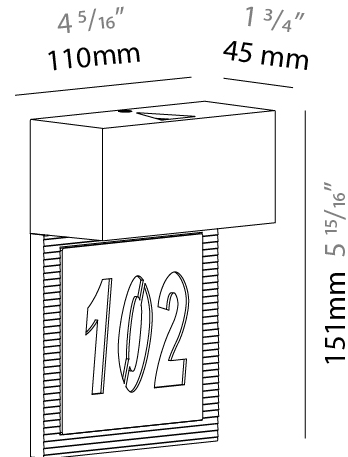

CARTELLO SIGNAL SURFACE

D93127

base number

1. To build a product code in our configurator select the specify button on the base model # product page
2. To build a manual product code on this datasheet choose from the options listed below in blue font and add the suffix to the base model #

GENERAL

Series: Cartello
Subseries: Cartello Signal
Brand: Milan
Division: Design
Mounting Type: Surface
Mounting Location: Wall
Subcategory: Wall Effect

PHYSICAL

Shape: Rectangle
Length (mm): 110
Length (in): 4 ⁵/₁₆
Height (mm): 151
Depth (mm): 45
Height (in): 5 ¹⁵/₁₆
Depth (in): 1 ³/₄
Extension (mm): 45
Extension (in): 1 ³/₄
Light Distribution: Downlight
Weight (kg): 0.3
Weight (lbs): 0.599
Fixture Finish: Metallic Gray
Fixture Material: Extruded Aluminum

ELECTRICAL

Number of Lamps: 2
Lamp Type: LED
Max. Wattage Per Lamp (W): 8
Dimming: Electronic Low Voltage Dimming
Input Voltage (V): 120Vac Direct Line

LED

Number of LEDs: 2
Color Temperature (°K): 3000
Max. Delivered Lumen (lm): 600
CRI: >80 CRI

OPTICAL

RATINGS AND CERTIFICATIONS

Certified By: CSA Certified to UL and CSA Standards
IP rating: IP44

PROJECT	
TYPE	
SPECIFIER	
QUANTITY	
DATE