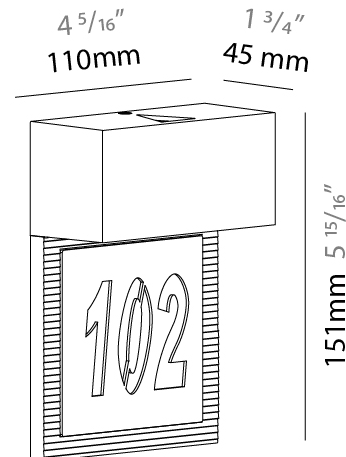

PROJECT	_____
TYPE	_____
SPECIFIER	_____
QUANTITY	_____
DATE	_____

CARTELLO SIGNAL SURFACE

D93053

base number

1. To build a product code in our configurator select the specify button on the base model # product page
2. To build a manual product code on this datasheet choose from the options listed below in blue font and add the suffix to the base model #

GENERAL

Series: Cartello
Subseries: Cartello Signal
Brand: Milan
Division: Design
Mounting Type: Surface
Mounting Location: Wall
Subcategory: Wall Effect

PHYSICAL

Shape: Rectangle
Length (mm): 110
Length (in): 4 ⁵/₁₆
Height (mm): 151
Height (in): 5 ¹⁵/₁₆
Extension (mm): 45
Extension (in): 1 ³/₄
Light Distribution: Direct
Weight (kg): 0.82
Weight (lbs): 1.81
Fixture Finish: Metallic Gray
Fixture Material: Aluminum

ELECTRICAL

Number of Lamps: 1
Lamp Type: LED Retrofit
Lamp Shape: T4
Bulb Included: Bulb Not Included
Total Output Wattage (W): 3.5
Max. Wattage Per Lamp (W): 3.5
Lamp Base: G9
Input Voltage (V): 120Vac Direct Line

LED

OPTICAL

RATINGS AND CERTIFICATIONS

Certified By: CSA Certified to UL and CSA Standards
IP rating: IP20