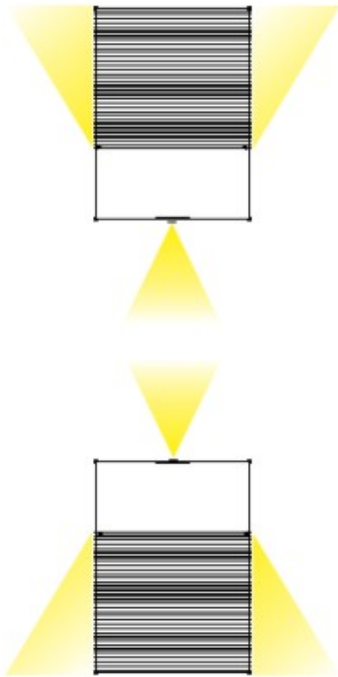

PROJECT	
TYPE	
SPECIFIER	
QUANTITY	
DATE