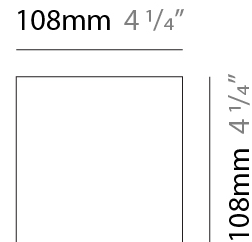

PROJECT	_____
TYPE	_____
SPECIFIER	_____
QUANTITY	_____
DATE	_____

CARTELLO STANDARD SURFACE

D93040

base number

1. To build a product code in our configurator select the specify button on the base model # product page
2. To build a manual product code on this datasheet choose from the options listed below in blue font and add the suffix to the base model #

GENERAL

Series: Cartello
Subseries: Cartello Standard
Brand: Milan
Division: Design
Mounting Type: Surface
Mounting Location: Wall
Subcategory: Up/Down Light

PHYSICAL

Shape: Rectangle
Length (mm): 110
Length (in): 4 ⁵/₁₆
Height (mm): 51
Height (in): 2
Extension (mm): 45
Extension (in): 1 ³/₄
Light Distribution: Direct / Indirect
Weight (kg): 0.41
Weight (lbs): 0.9
Fixture Finish: Metallic Gray
Fixture Material: Aluminum

ELECTRICAL

Number of Lamps: 1
Lamp Type: LED Retrofit
Lamp Shape: T4
Bulb Included: Bulb Not Included
Total Output Wattage (W): 3
Max. Wattage Per Lamp (W): 3
Lamp Base: G9
Input Voltage (V): 120

LED

OPTICAL

RATINGS AND CERTIFICATIONS

Certified By: CSA Certified to UL and CSA Standards
IP rating: IP20

J-Box cover plate included