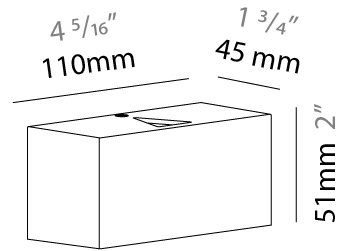

PROJECT	_____
TYPE	_____
SPECIFIER	_____
QUANTITY	_____
DATE	_____

CARTELLO STANDARD SURFACE

D93040

base number

1. To build a product code in our configurator select the specify button on the base model # product page
2. To build a manual product code on this datasheet choose from the options listed below in blue font and add the suffix to the base model #

GENERAL

Series: Cartello
Subseries: Cartello Standard
Brand: Milan
Division: Design
Mounting Type: Surface
Mounting Location: Wall
Subcategory: Up/Down Light

PHYSICAL

Shape: Rectangle
Length (mm): 110
Length (in): 4 ⁵/₁₆
Height (mm): 51
Height (in): 2
Extension (mm): 45
Extension (in): 1 ³/₄
Light Distribution: Direct / Indirect
Weight (kg): 0.41
Weight (lbs): 0.9
Fixture Finish: Metallic Gray
Fixture Material: Aluminum

ELECTRICAL

Number of Lamps: 1
Lamp Type: LED Retrofit
Lamp Shape: T4
Bulb Included: Bulb Not Included
Total Output Wattage (W): 3
Max. Wattage Per Lamp (W): 3
Lamp Base: G9
Input Voltage (V): 120

LED

OPTICAL

RATINGS AND CERTIFICATIONS

Certified By: CSA Certified to UL and CSA Standards
IP rating: IP20

J-Box cover plate included