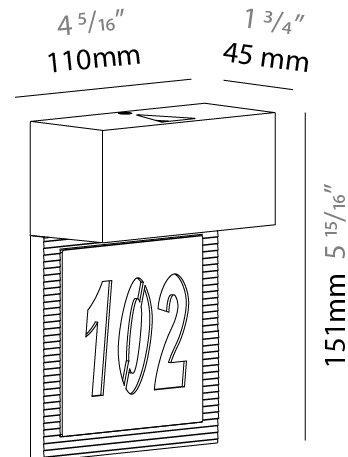

PROJECT	_____
TYPE	_____
SPECIFIER	_____
QUANTITY	_____
DATE	_____

CARTELLO SIGNAL SURFACE

D93053

base number

1. To build a product code in our configurator select the specify button on the base model # product page
2. To build a manual product code on this datasheet choose from the options listed below in blue font and add the suffix to the base model #

GENERAL

Series: Cartello
Subseries: Cartello Signal
Brand: Milan
Division: Design
Mounting Type: Surface
Mounting Location: Wall
Subcategory: Wall Effect

PHYSICAL

Shape: Rectangle
Length (mm): 110
Length (in): $4 \frac{5}{16}$
Height (mm): 151
Height (in): $5 \frac{15}{16}$
Extension (mm): 45
Extension (in): $1 \frac{3}{4}$
Light Distribution: Direct
Weight (kg): 0.82
Weight (lbs): 1.81
Fixture Finish: Metallic Gray
Fixture Material: Aluminum

ELECTRICAL

Number of Lamps: 1
Lamp Type: LED Retrofit
Lamp Shape: T4
Bulb Included: Bulb Not Included
Total Output Wattage (W): 3.5
Max. Wattage Per Lamp (W): 3.5
Lamp Base: G9
Input Voltage (V): 120Vac Direct Line

LED

OPTICAL

RATINGS AND CERTIFICATIONS

Certified By: CSA Certified to UL and CSA Standards
IP rating: IP20