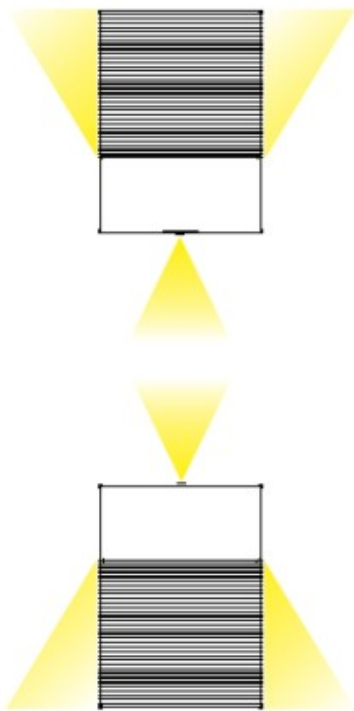

CARTELLO STANDARD SURFACE

D93122

PROJECT	_____
TYPE	_____
SPECIFIER	_____
QUANTITY	_____
DATE	_____

D