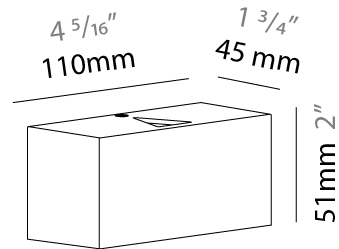

PROJECT	_____
TYPE	_____
SPECIFIER	_____
QUANTITY	_____
DATE	_____

CARTELLO STANDARD SURFACE

D93040

base number

1. To build a product code in our configurator select the specify button on the base model # product page
2. To build a manual product code on this datasheet choose from the options listed below in blue font and add the suffix to the base model #

GENERAL

Series: Cartello
Subseries: Cartello Standard
Brand: Milan
Division: Design
Mounting Type: Surface
Mounting Location: Wall
Subcategory: Up/Down Light

PHYSICAL

Shape: Rectangle
Length (mm): 110
Length (in): 4 ⁵/₁₆
Height (mm): 51
Height (in): 2
Extension (mm): 45
Extension (in): 1 ³/₄
Light Distribution: Direct / Indirect
Weight (kg): 0.41
Weight (lbs): 0.9
Fixture Finish: Metallic Gray
Fixture Material: Aluminum

ELECTRICAL

Number of Lamps: 1
Lamp Type: LED Retrofit
Lamp Shape: T4
Bulb Included: Bulb Not Included
Total Output Wattage (W): 3
Max. Wattage Per Lamp (W): 3
Lamp Base: G9
Input Voltage (V): 120

LED

OPTICAL

RATINGS AND CERTIFICATIONS

Certified By: CSA Certified to UL and CSA Standards
IP rating: IP20

J-Box cover plate included