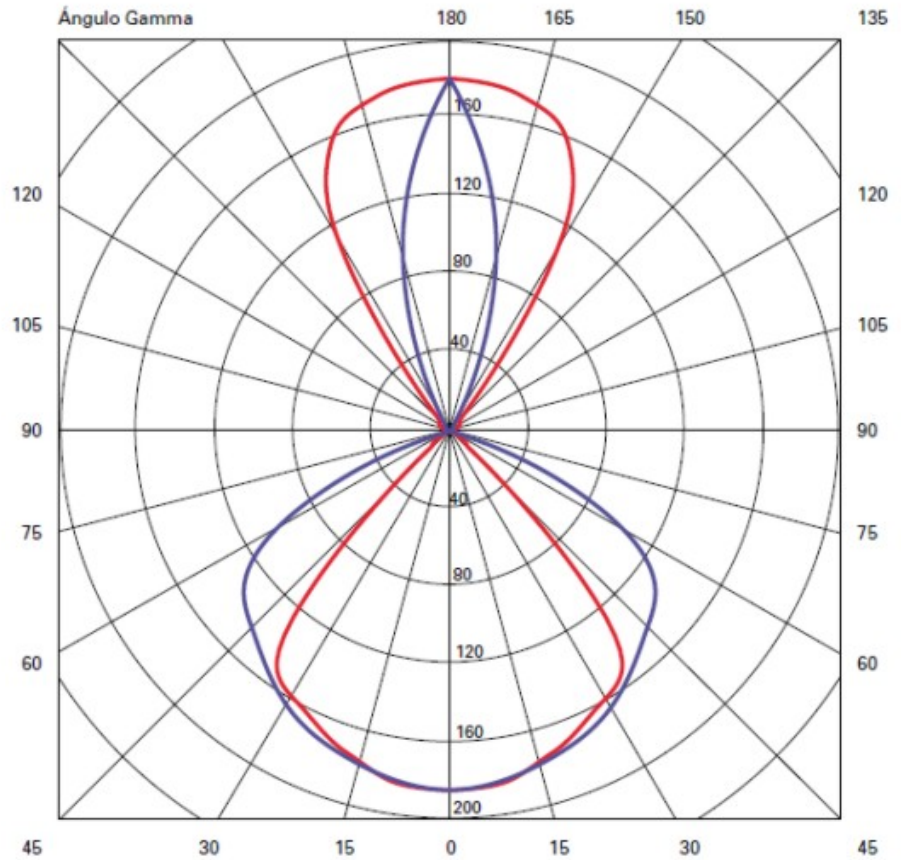

D93123

PROJECT	_____
TYPE	_____
SPECIFIER	_____
QUANTITY	_____
DATE	_____

D