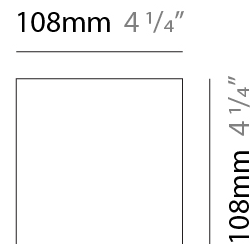

GENERAL

Series: Cartello
 Subseries: Cartello Standard
 Brand: Milan
 Division: Design
 Mounting Type: Surface
 Mounting Location: Wall
 Subcategory: Up/Down Light

PHYSICAL

Shape: Rectangle
 Length (mm): 110
 Length (in): 4 ⁵/₁₆
 Height (mm): 51
 Height (in): 2
 Extension (mm): 45
 Extension (in): 1 ³/₄
 Light Distribution: Direct / Indirect
 Weight (kg): 0.41
 Weight (lbs): 0.9
 Fixture Finish: Metallic Gray
 Fixture Material: Aluminum

GENERAL

Series: Cartello
 Subseries: Cartello Standard
 Brand: Milan
 Division: Design
 Mounting Type: Surface
 Mounting Location: Wall
 Subcategory: Up/Down Light

PHYSICAL

Shape: Rectangle
 Length (mm): 110
 Length (in): 4 ⁵/₁₆
 Height (mm): 51
 Depth (mm): 45
 Height (in): 2
 Depth (in): 1 ³/₄
 Extension (mm): 45
 Extension (in): 1 ³/₄
 Light Distribution: Direct / Indirect
 Weight (kg): 0.3
 Weight (lbs): 0.599
 Fixture Finish: Metallic Gray
 Fixture Material: Aluminum

OPTICAL

RATINGS AND CERTIFICATIONS

Certified By: CSA Certified to UL and CSA Standards
 IP rating: IP20

J-Box cover plate included

D93123

PROJECT	_____
TYPE	_____
SPECIFIER	_____
QUANTITY	_____
DATE	_____

D