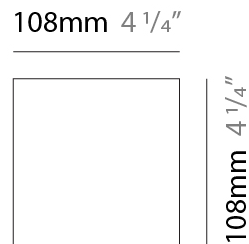

PROJECT	
TYPE	
SPECIFIER	
QUANTITY	
DATE	

CARTELLO STANDARD SURFACE

D93040

base number

1. To build a product code in our configurator select the specify button on the base model # product page
2. To build a manual product code on this datasheet choose from the options listed below in blue font and add the suffix to the base model #

GENERAL

Series: Cartello
Subseries: Cartello Standard
Brand: Milan
Division: Design
Mounting Type: Surface
Mounting Location: Wall
Subcategory: Up/Down Light

PHYSICAL

Shape: Rectangle
Length (mm): 110
Length (in): 4 ⁵/₁₆
Height (mm): 51
Height (in): 2
Extension (mm): 45
Extension (in): 1 ³/₄
Light Distribution: Direct / Indirect
Weight (kg): 0.41
Weight (lbs): 0.9
Fixture Finish: Metallic Gray
Fixture Material: Aluminum

ELECTRICAL

Number of Lamps: 1
Lamp Type: LED Retrofit
Lamp Shape: T4
Bulb Included: Bulb Not Included
Total Output Wattage (W): 3
Max. Wattage Per Lamp (W): 3
Lamp Base: G9
Input Voltage (V): 120

LED

OPTICAL

RATINGS AND CERTIFICATIONS

Certified By: CSA Certified to UL and CSA Standards
IP rating: IP20

J-Box cover plate included