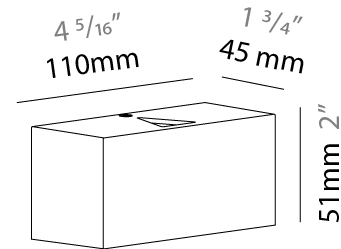

PROJECT	_____
TYPE	_____
SPECIFIER	_____
QUANTITY	_____
DATE	_____

CARTELLO STANDARD SURFACE

D93123

base number

1. To build a product code in our configurator select the specify button on the base model # product page
2. To build a manual product code on this datasheet choose from the options listed below in blue font and add the suffix to the base model #

GENERAL

Series: Cartello
Subseries: Cartello Standard
Brand: Milan
Division: Design
Mounting Type: Surface
Mounting Location: Wall
Subcategory: Up/Down Light

PHYSICAL

Shape: Rectangle
Length (mm): 110
Length (in): 4 ⁵/₁₆
Height (mm): 51
Depth (mm): 45
Height (in): 2
Depth (in): 1 ³/₄
Extension (mm): 45
Extension (in): 1 ³/₄
Light Distribution: Direct / Indirect
Weight (kg): 0.3
Weight (lbs): 0.599
Fixture Finish: Metallic Gray
Fixture Material: Aluminum

ELECTRICAL

Number of Lamps: 2
Lamp Type: LED
Max. Wattage Per Lamp (W): 4
Dimming: Electronic Low Voltage Dimming
Input Voltage (V): 120Vac Direct Line

LED

Number of LEDs: 2
Color Temperature (°K): 3000
Max. Delivered Lumen (lm): 600
CRI: >80 CRI

OPTICAL

RATINGS AND CERTIFICATIONS

Certified By: CSA Certified to UL and CSA Standards
IP rating: IP20

J-Box cover plate included