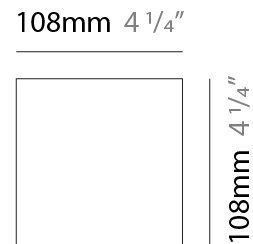

GENERAL

Series: Cartello
 Subseries: Cartello Standard
 Brand: Milan
 Division: Design
 Mounting Type: Surface
 Mounting Location: Wall
 Subcategory: Up/Down Light

PHYSICAL

Shape: Rectangle
 Length (mm): 110
 Length (in): 4 ⁵/₁₆
 Height (mm): 51
 Height (in): 2
 Extension (mm): 45
 Extension (in): 1 ³/₄
 Light Distribution: Direct / Indirect
 Weight (kg): 0.41
 Weight (lbs): 0.9
 Fixture Finish: Metallic Gray
 Fixture Material: Aluminum

GENERAL

Series: Cartello
 Subseries: Cartello Standard
 Brand: Milan
 Division: Design
 Mounting Type: Surface
 Mounting Location: Wall
 Subcategory: Up/Down Light

PHYSICAL

Shape: Rectangle
 Length (mm): 110
 Length (in): 4 ⁵/₁₆
 Height (mm): 51
 Depth (mm): 45
 Height (in): 2
 Depth (in): 1 ³/₄
 Extension (mm): 45
 Extension (in): 1 ³/₄
 Light Distribution: Direct / Indirect
 Weight (kg): 0.3
 Weight (lbs): 0.599
 Fixture Finish: Metallic Gray
 Fixture Material: Aluminum

OPTICAL

RATINGS AND CERTIFICATIONS

Certified By: CSA Certified to UL and CSA Standards
 IP rating: IP20

J-Box cover plate included

D93123

PROJECT	_____
TYPE	_____
SPECIFIER	_____
QUANTITY	_____
DATE	_____

D