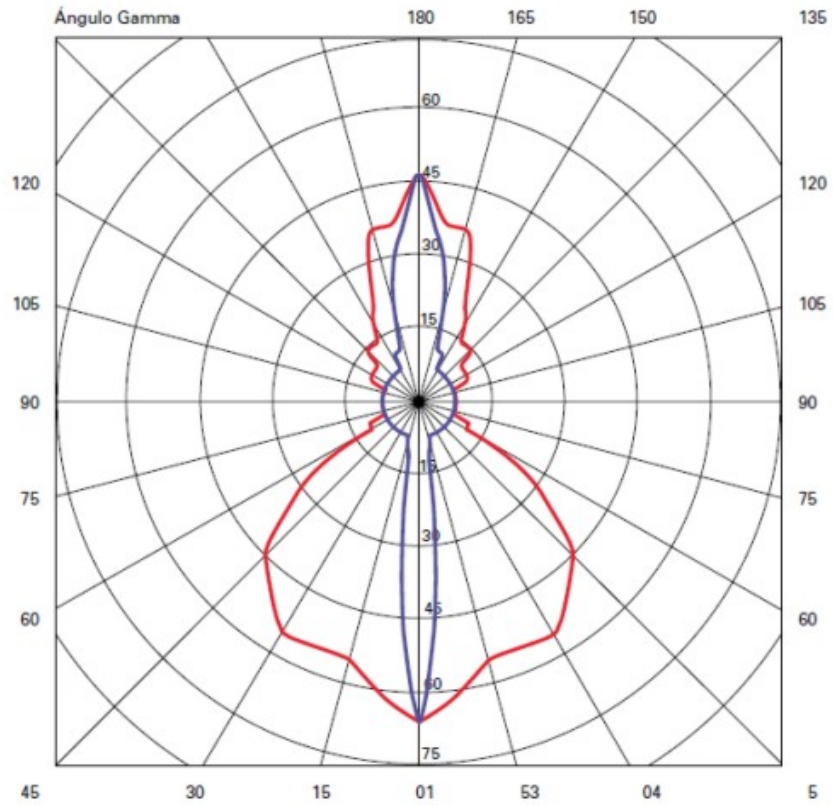

CARTELLO STANDARD SURFACE

D93040

PROJECT	_____
TYPE	_____
SPECIFIER	_____
QUANTITY	_____
DATE	_____