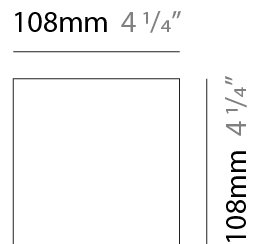

GENERAL

Series: Cartello
 Subseries: Cartello Standard
 Brand: Milan
 Division: Design
 Mounting Type: Surface
 Mounting Location: Wall
 Subcategory: Up/Down Light

PHYSICAL

Shape: Rectangle
 Length (mm): 110
 Length (in): 4 ⁵/₁₆
 Height (mm): 51
 Height (in): 2
 Extension (mm): 45
 Extension (in): 1 ³/₄
 Light Distribution: Direct / Indirect
 Weight (kg): 0.41
 Weight (lbs): 0.9
 Fixture Finish: Metallic Gray
 Fixture Material: Aluminum

LED

OPTICAL

RATINGS AND CERTIFICATIONS

Certified By: CSA Certified to UL and CSA Standards
 IP rating: IP20

J-Box cover plate included

CARTELLO STANDARD SURFACE

D93040

PROJECT	_____
TYPE	_____
SPECIFIER	_____
QUANTITY	_____
DATE	_____

GENERAL

Series: Cartello
 Subseries: Cartello Standard
 Brand: Milan
 Division: Design
 Mounting Type: Surface
 Mounting Location: Wall
 Subcategory: Up/Down Light

PHYSICAL

Shape: Rectangle
 Length (mm): 110
 Length (in): 4 ⁵/₁₆
 Height (mm): 51
 Depth (mm): 45
 Height (in): 2
 Depth (in): 1 ³/₄
 Extension (mm): 45
 Extension (in): 1 ³/₄
 Light Distribution: Direct / Indirect
 Weight (kg): 0.3
 Weight (lbs): 0.599
 Fixture Finish: Metallic Gray
 Fixture Material: Aluminum