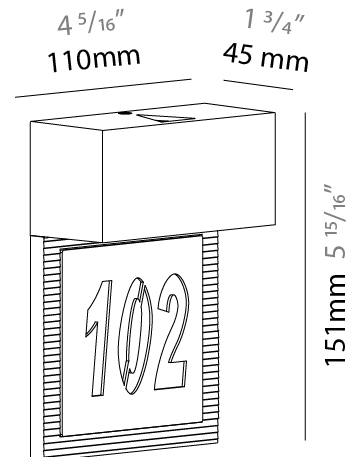

CARTELLO SIGNAL SURFACE

D93127

base number

1. To build a product code in our configurator select the specify button on the base model # product page
2. To build a manual product code on this datasheet choose from the options listed below in blue font and add the suffix to the base model #

GENERAL

Series: Cartello
Subseries: Cartello Signal
Brand: Milan
Division: Design
Mounting Type: Surface
Mounting Location: Wall
Subcategory: Wall Effect

PHYSICAL

Shape: Rectangle
Length (mm): 110
Length (in): 4 ⁵/₁₆
Height (mm): 151
Depth (mm): 45
Height (in): 5 ¹⁵/₁₆
Depth (in): 1 ³/₄
Extension (mm): 45
Extension (in): 1 ³/₄
Light Distribution: Downlight
Weight (kg): 0.3
Weight (lbs): 0.599
Fixture Finish: Metallic Gray
Fixture Material: Extruded Aluminum

ELECTRICAL

Number of Lamps: 2
Lamp Type: LED
Max. Wattage Per Lamp (W): 8
Dimming: Electronic Low Voltage Dimming
Input Voltage (V): 120Vac Direct Line

LED

Number of LEDs: 2
Color Temperature (°K): 3000
Max. Delivered Lumen (lm): 600
CRI: >80 CRI

OPTICAL

RATINGS AND CERTIFICATIONS

Certified By: CSA Certified to UL and CSA Standards
IP rating: IP44

PROJECT	
TYPE	
SPECIFIER	
QUANTITY	
DATE