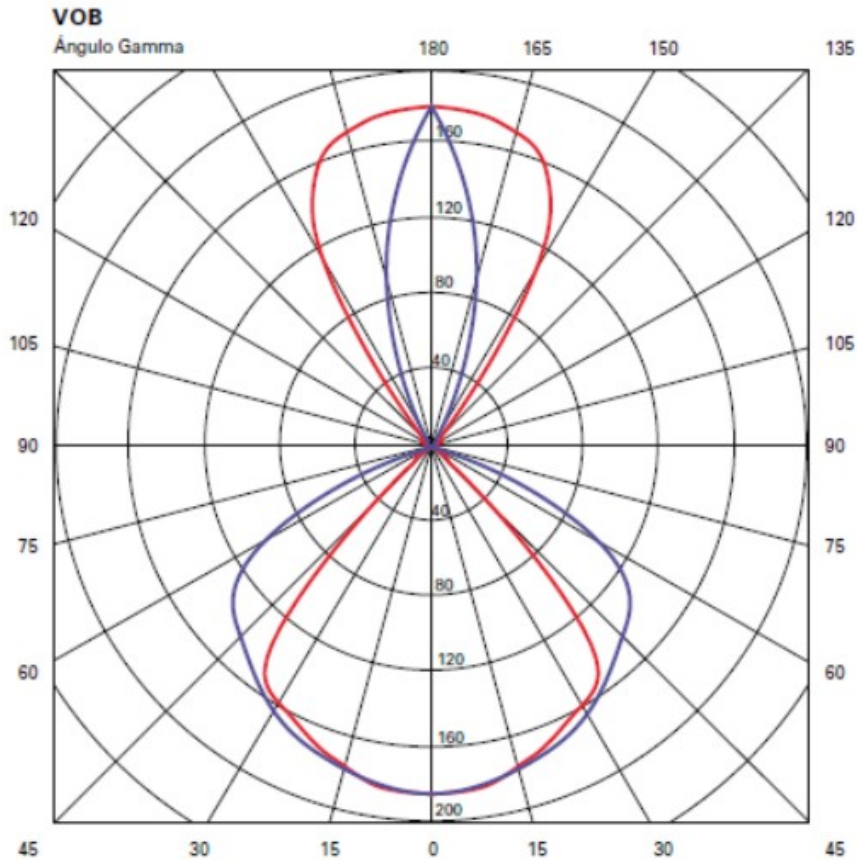

GENERAL

Series: Cartello
 Subseries: Cartello Standard
 Brand: Milan
 Division: Design
 Mounting Type: Surface
 Mounting Location: Wall
 Subcategory: Up/Down Light

PHYSICAL

Shape: Rectangle
 Length (mm): 110
 Length (in): 4 ⁵/₁₆
 Height (mm): 151
 Depth (mm): 45
 Height (in): 5 ¹⁵/₁₆
 Depth (in): 1 ³/₄
 Extension (mm): 45
 Extension (in): 1 ³/₄
 Light Distribution: Direct / Indirect
 Weight (kg): 0.3
 Weight (lbs): 0.599
 Fixture Finish: Metallic Gray
 Fixture Material: Aluminum

D

PROJECT

TYPE

SPECIFIER

QUANTITY

DATE

Fixture Finish

Digital: Not all screens are calibrated the same, and therefore, colors will appear differently between screens.