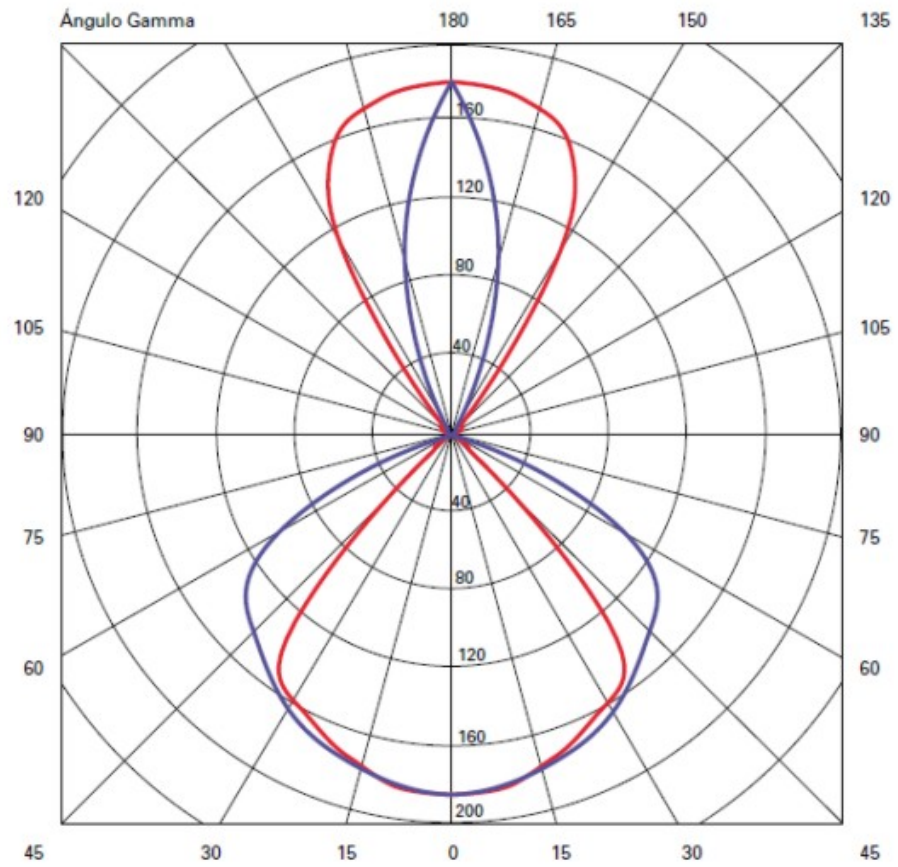

CARTELLO STANDARD SURFACE

D93122

PROJECT	_____
TYPE	_____
SPECIFIER	_____
QUANTITY	_____
DATE	_____

D