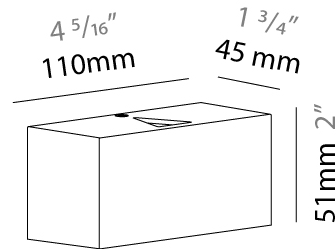

PROJECT	_____
TYPE	_____
SPECIFIER	_____
QUANTITY	_____
DATE	_____

CARTELLO STANDARD SURFACE

D93123

base number

1. To build a product code in our configurator select the specify button on the base model # product page
2. To build a manual product code on this datasheet choose from the options listed below in blue font and add the suffix to the base model #

GENERAL

Series: Cartello
Subseries: Cartello Standard
Partner: Milan
Division: Design
Installation: Surface
Product Type: Wall Surface
Mounting Location: Wall
Light Distribution: Direct / Indirect

PHYSICAL

Shape: Rectangle
Length (mm): 110
Length (in): 4 ⁵/₁₆"
Height (mm): 51
Depth (mm): 45
Height (in): 2
Depth (in): 1 ³/₄"
Extension (mm): 45
Extension (in): 1 ³/₄"
Weight (kg): 0.3
Weight (lbs): 0.599
Fixture Finish: Metallic Gray
Fixture Material: Aluminum

ELECTRICAL

Number of Lamps: 2
Lamp Type: LED
Max. Wattage Per Lamp (W): 4
Dimming: Electronic Low Voltage Dimming
Input Voltage (V): 120Vac Direct Line

LED

Number of LEDs: 2
Color Temperature (°K): 3000
Max. Delivered Lumen (lm): 600
CRI: >80 CRI

OPTICAL

RATINGS AND CERTIFICATIONS

Certified By: CSA Certified to UL and CSA Standards
IP rating: IP20

J-Box cover plate included