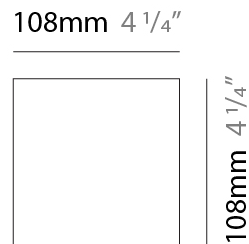

PROJECT	_____
TYPE	_____
SPECIFIER	_____
QUANTITY	_____
DATE	_____

CARTELLO STANDARD SURFACE

D93040

base number

1. To build a product code in our configurator select the specify button on the base model # product page
2. To build a manual product code on this datasheet choose from the options listed below in blue font and add the suffix to the base model #

GENERAL

Series: Cartello
Subseries: Cartello Standard
Partner: Milan
Division: Design
Installation: Surface
Product Type: Wall Surface
Mounting Location: Wall
Light Distribution: Direct / Indirect

PHYSICAL

Shape: Rectangle
Length (mm): 110
Length (in): 4 ⁵/₁₆
Height (mm): 51
Height (in): 2
Extension (mm): 45
Extension (in): 1 ³/₄
Weight (kg): 0.41
Weight (lbs): 0.9
Fixture Finish: Metallic Gray
Fixture Material: Aluminum

ELECTRICAL

Number of Lamps: 1
Lamp Type: LED Retrofit
Lamp Shape: T4
Bulb Included: Bulb Not Included
Total Output Wattage (W): 3
Max. Wattage Per Lamp (W): 3
Lamp Base: G9
Input Voltage (V): 120

LED

OPTICAL

RATINGS AND CERTIFICATIONS

Certified By: CSA Certified to UL and CSA Standards
IP rating: IP20

J-Box cover plate included