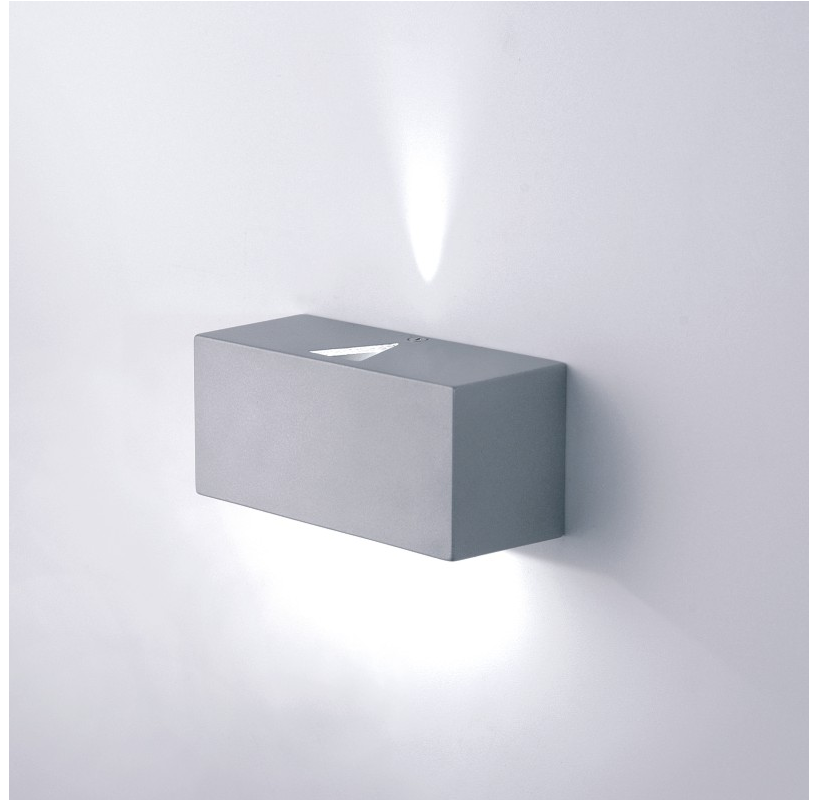

PROJECT	_____
TYPE	_____
SPECIFIER	_____
QUANTITY	_____
DATE	_____

CARTELLO STANDARD SURFACE

D93123

base number

1. To build a product code in our configurator select the specify button on the base model # product page
2. To build a manual product code on this datasheet choose from the options listed below in blue font and add the suffix to the base model #

GENERAL

Series: Cartello
Subseries: Cartello Standard
Partner: Milan
Division: Design
Installation: Surface
Product Type: Wall Surface
Mounting Location: Wall
Light Distribution: Direct / Indirect

PHYSICAL

Shape: Rectangle
Length (mm): 110
Length (in): 4 ⁵/₁₆"
Height (mm): 51
Depth (mm): 45
Height (in): 2
Depth (in): 1 ³/₄"
Extension (mm): 45
Extension (in): 1 ³/₄"
Weight (kg): 0.3
Weight (lbs): 0.599
Fixture Finish: Metallic Gray
Fixture Material: Aluminum

ELECTRICAL

Number of Lamps: 2
Lamp Type: LED
Max. Wattage Per Lamp (W): 4
Dimming: Electronic Low Voltage Dimming
Input Voltage (V): 120Vac Direct Line

LED

Number of LEDs: 2
Color Temperature (°K): 3000
Max. Delivered Lumen (lm): 600
CRI: >80 CRI

OPTICAL

RATINGS AND CERTIFICATIONS

Certified By: CSA Certified to UL and CSA Standards
IP rating: IP20

J-Box cover plate included