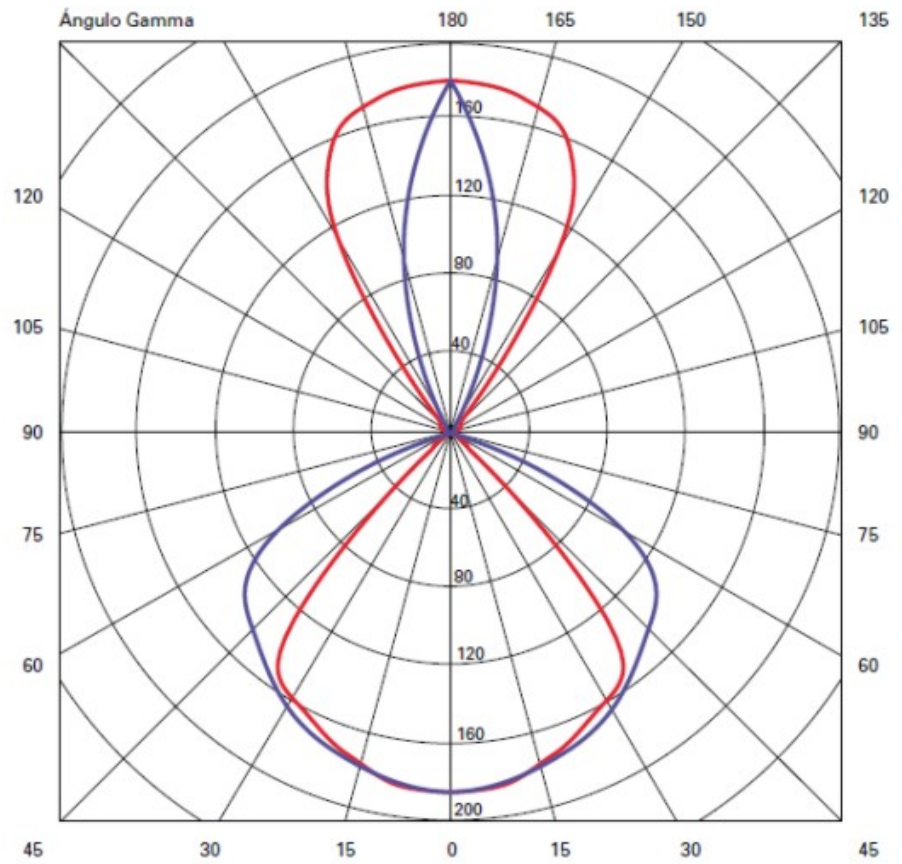

D93123

PROJECT	_____
TYPE	_____
SPECIFIER	_____
QUANTITY	_____
DATE	_____

D