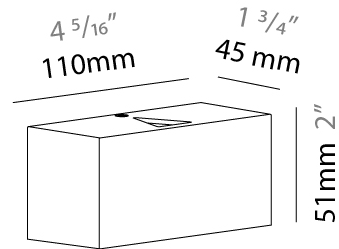

PROJECT	_____
TYPE	_____
SPECIFIER	_____
QUANTITY	_____
DATE	_____

CARTELLO STANDARD SURFACE

D93040

base number

1. To build a product code in our configurator select the specify button on the base model # product page
2. To build a manual product code on this datasheet choose from the options listed below in blue font and add the suffix to the base model #

GENERAL

Series: Cartello
Subseries: Cartello Standard
Partner: Milan
Division: Design
Installation: Surface
Product Type: Wall Surface
Mounting Location: Wall
Light Distribution: Direct / Indirect

PHYSICAL

Shape: Rectangle
Length (mm): 110
Length (in): 4 ⁵/₁₆
Height (mm): 51
Height (in): 2
Extension (mm): 45
Extension (in): 1 ³/₄
Weight (kg): 0.41
Weight (lbs): 0.9
Fixture Finish: Metallic Gray
Fixture Material: Aluminum

ELECTRICAL

Number of Lamps: 1
Lamp Type: LED Retrofit
Lamp Shape: T4
Bulb Included: Bulb Not Included
Total Output Wattage (W): 3
Max. Wattage Per Lamp (W): 3
Lamp Base: G9
Input Voltage (V): 120

LED

OPTICAL

RATINGS AND CERTIFICATIONS

Certified By: CSA Certified to UL and CSA Standards
IP rating: IP20

J-Box cover plate included