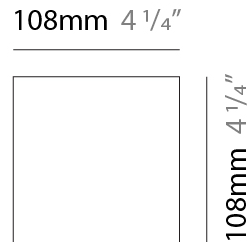

PHYSICAL

Shape: Rectangle
 Length (mm): 110
 Length (in): 4 ⁵/₁₆
 Height (mm): 51
 Height (in): 2
 Extension (mm): 45
 Extension (in): 1 ³/₄
 Weight (kg): 0.41
 Weight (lbs): 0.9
 Fixture Finish: Metallic Gray
 Fixture Material: Aluminum

PHYSICAL

Shape: Rectangle
 Length (mm): 110
 Length (in): 4 ⁵/₁₆"
 Height (mm): 51
 Depth (mm): 45
 Height (in): 2
 Depth (in): 1 ³/₄"
 Extension (mm): 45
 Extension (in): 1 ³/₄"
 Weight (kg): 0.3
 Weight (lbs): 0.599
 Fixture Finish: Metallic Gray
 Fixture Material: Aluminum

OPTICAL

RATINGS AND CERTIFICATIONS

Certified By: CSA Certified to UL and CSA Standards
 IP rating: IP20

J-Box cover plate included

D93123

PROJECT	_____
TYPE	_____
SPECIFIER	_____
QUANTITY	_____
DATE	_____

D