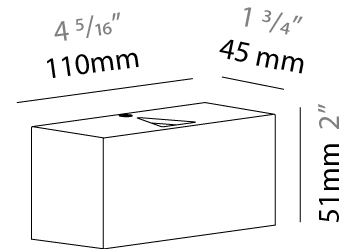

PROJECT	_____
TYPE	_____
SPECIFIER	_____
QUANTITY	_____
DATE	_____

CARTELLO STANDARD SURFACE

D93123

base number

1. To build a product code in our configurator select the specify button on the base model # product page
2. To build a manual product code on this datasheet choose from the options listed below in blue font and add the suffix to the base model #

GENERAL

Series: Cartello
Subseries: Cartello Standard
Partner: Milan
Division: Design
Installation: Surface
Product Type: Wall Surface
Mounting Location: Wall
Light Distribution: Direct / Indirect

PHYSICAL

Shape: Rectangle
Length (mm): 110
Length (in): 4 ⁵/₁₆
Height (mm): 51
Depth (mm): 45
Height (in): 2
Depth (in): 1 ³/₄
Extension (mm): 45
Extension (in): 1 ³/₄
Weight (kg): 0.3
Weight (lbs): 0.599
Fixture Finish: Metallic Gray
Fixture Material: Aluminum

ELECTRICAL

Number of Lamps: 2
Lamp Type: LED
Max. Wattage Per Lamp (W): 4
Dimming: Electronic Low Voltage Dimming
Input Voltage (V): 120Vac Direct Line

LED

Number of LEDs: 2
Color Temperature (°K): 3000
Max. Delivered Lumen (lm): 600
CRI: >80 CRI

OPTICAL

RATINGS AND CERTIFICATIONS

Certified By: CSA Certified to UL and CSA Standards
IP rating: IP20

J-Box cover plate included