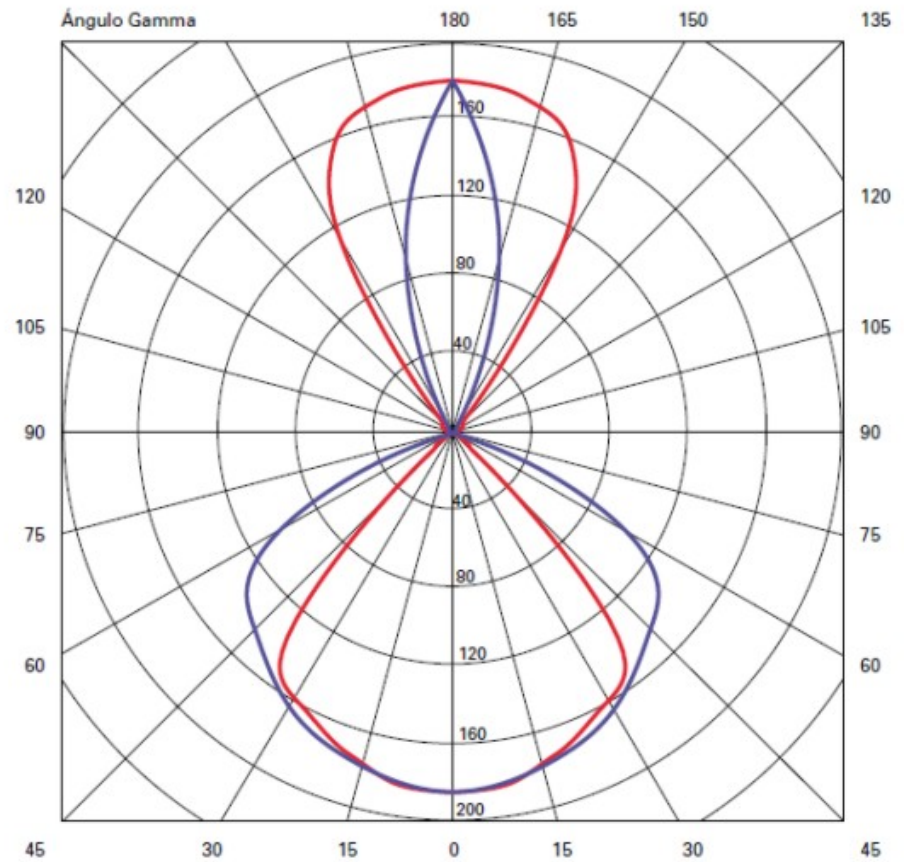

D93123

PROJECT	_____
TYPE	_____
SPECIFIER	_____
QUANTITY	_____
DATE	_____

D