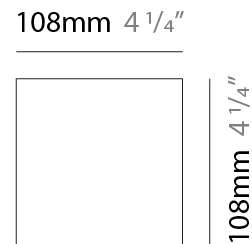

PHYSICAL

Shape: Rectangle
 Length (mm): 110
 Length (in): 4 ⁵/₁₆
 Height (mm): 51
 Height (in): 2
 Extension (mm): 45
 Extension (in): 1 ³/₄
 Weight (kg): 0.41
 Weight (lbs): 0.9
 Fixture Finish: Metallic Gray
 Fixture Material: Aluminum

PHYSICAL

Shape: Rectangle
 Length (mm): 110
 Length (in): 4 ⁵/₁₆
 Height (mm): 51
 Depth (mm): 45
 Height (in): 2
 Depth (in): 1 ³/₄
 Extension (mm): 45
 Extension (in): 1 ³/₄
 Weight (kg): 0.3
 Weight (lbs): 0.599
 Fixture Finish: Metallic Gray
 Fixture Material: Aluminum

OPTICAL

RATINGS AND CERTIFICATIONS

Certified By: CSA Certified to UL and CSA Standards
 IP rating: IP20

J-Box cover plate included

D93123

PROJECT	_____
TYPE	_____
SPECIFIER	_____
QUANTITY	_____
DATE	_____

D