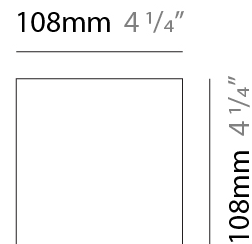

PROJECT	_____
TYPE	_____
SPECIFIER	_____
QUANTITY	_____
DATE	_____

CARTELLO STANDARD SURFACE

D93040

base number

1. To build a product code in our configurator select the specify button on the base model # product page
2. To build a manual product code on this datasheet choose from the options listed below in blue font and add the suffix to the base model #

GENERAL

Series: Cartello
Subseries: Cartello Standard
Brand: Milan
Division: Design
Mounting Type: Surface
Mounting Location: Wall
Subcategory: Up/Down Light

PHYSICAL

Shape: Rectangle
Length (mm): 110
Length (in): 4 ⁵/₁₆
Height (mm): 51
Height (in): 2
Extension (mm): 45
Extension (in): 1 ³/₄
Light Distribution: Direct / Indirect
Weight (kg): 0.41
Weight (lbs): 0.9
Fixture Finish: Metallic Gray
Fixture Material: Aluminum

ELECTRICAL

Number of Lamps: 1
Lamp Type: LED Retrofit
Lamp Shape: T4
Bulb Included: Bulb Not Included
Total Output Wattage (W): 3
Max. Wattage Per Lamp (W): 3
Lamp Base: G9
Input Voltage (V): 120

LED

OPTICAL

RATINGS AND CERTIFICATIONS

Certified By: CSA Certified to UL and CSA Standards
IP rating: IP20

J-Box cover plate included