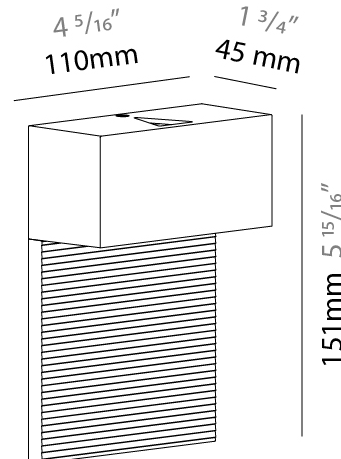

PROJECT	
TYPE	
SPECIFIER	
QUANTITY	
DATE	

CARTELLO STANDARD SURFACE

D93122

base number

1. To build a product code in our configurator select the specify button on the base model # product page
2. To build a manual product code on this datasheet choose from the options listed below in blue font and add the suffix to the base model #

GENERAL

Series: Cartello
Subseries: Cartello Standard
Brand: Milan
Division: Design
Mounting Type: Surface
Mounting Location: Wall
Subcategory: Up/Down Light

PHYSICAL

Shape: Rectangle
Length (mm): 110
Length (in): 4 ⁵/₁₆
Height (mm): 151
Depth (mm): 45
Height (in): 5 ¹⁵/₁₆
Depth (in): 1 ³/₄
Extension (mm): 45
Extension (in): 1 ³/₄
Light Distribution: Direct / Indirect
Weight (kg): 0.3
Weight (lbs): 0.599
Fixture Finish: Metallic Gray
Fixture Material: Aluminum

ELECTRICAL

Number of Lamps: 2
Lamp Type: LED
Max. Wattage Per Lamp (W): 4
Dimming: Electronic Low Voltage Dimming
Input Voltage (V): 120Vac Direct Line

LED

Number of LEDs: 2
Color Temperature (°K): 3000
Max. Delivered Lumen (lm): 600
CRI: >80 CRI

OPTICAL

RATINGS AND CERTIFICATIONS

Certified By: CSA Certified to UL and CSA Standards
IP rating: IP20