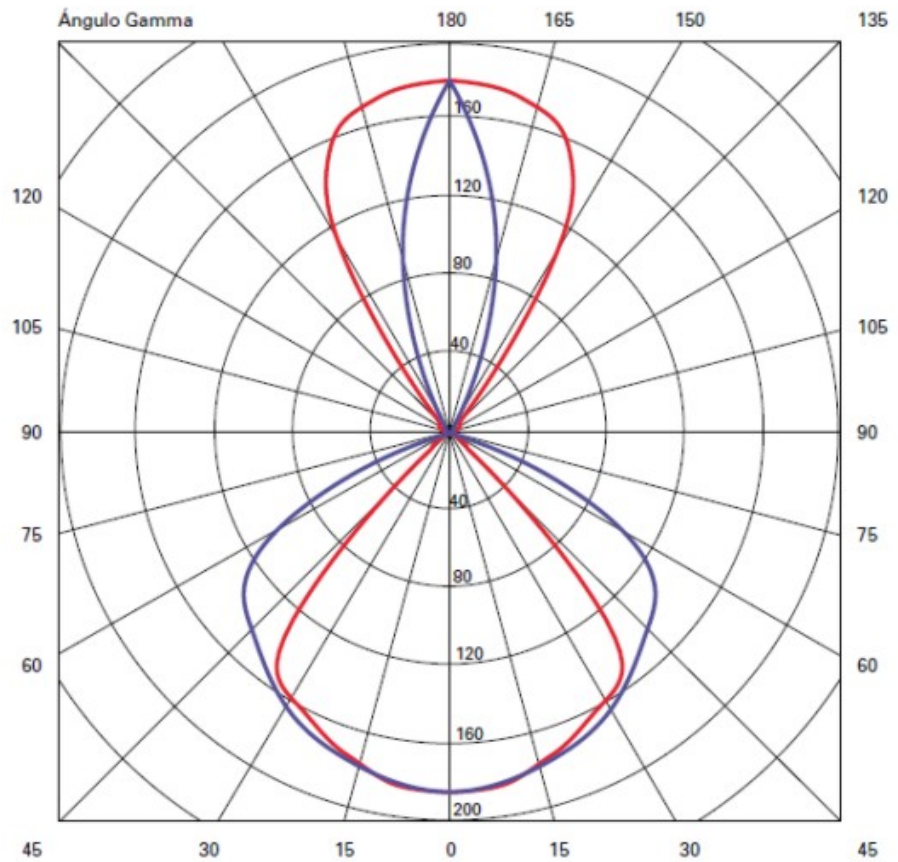

D93123

PROJECT	_____
TYPE	_____
SPECIFIER	_____
QUANTITY	_____
DATE	_____

D