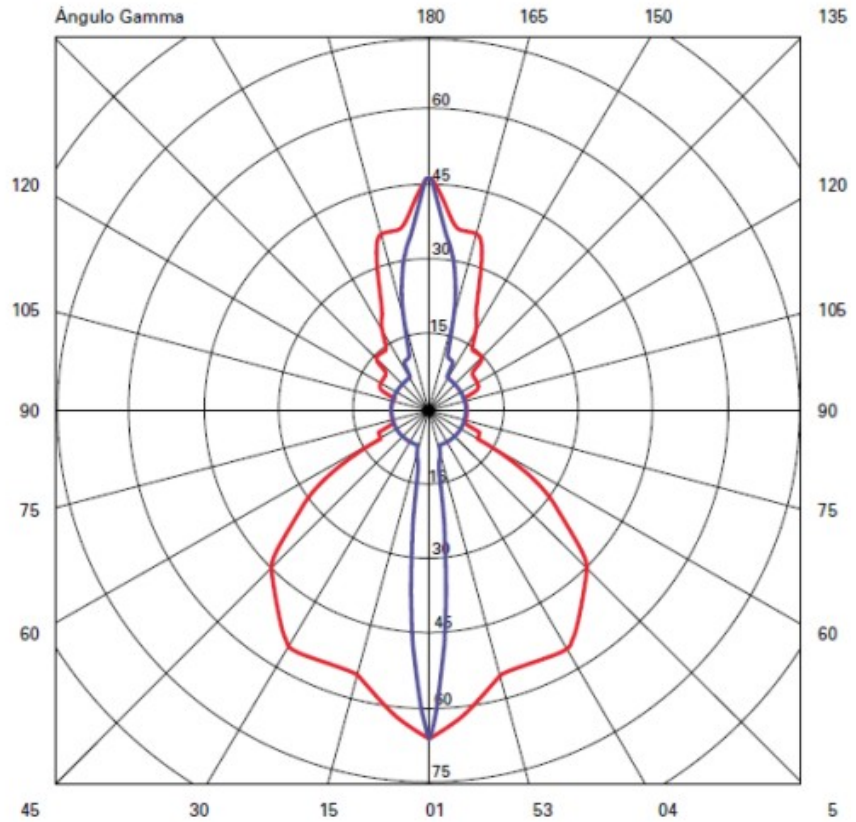

PROJECT	
TYPE	
SPECIFIER	
QUANTITY	
DATE