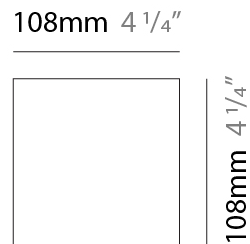

PROJECT	_____
TYPE	_____
SPECIFIER	_____
QUANTITY	_____
DATE	_____

CARTELLO STANDARD SURFACE

D93123

base number

1. To build a product code in our configurator select the specify button on the base model # product page
2. To build a manual product code on this datasheet choose from the options listed below in blue font and add the suffix to the base model #

GENERAL

Series: Cartello
Subseries: Cartello Standard
Brand: Milan
Division: Design
Mounting Type: Surface
Mounting Location: Wall
Subcategory: Up/Down Light

PHYSICAL

Shape: Rectangle
Length (mm): 110
Length (in): 4 ⁵/₁₆
Height (mm): 51
Depth (mm): 45
Height (in): 2
Depth (in): 1 ³/₄
Extension (mm): 45
Extension (in): 1 ³/₄
Light Distribution: Direct / Indirect
Weight (kg): 0.3
Weight (lbs): 0.599
Fixture Finish: Metallic Gray
Fixture Material: Aluminum

ELECTRICAL

Number of Lamps: 2
Lamp Type: LED
Max. Wattage Per Lamp (W): 4
Dimming: Electronic Low Voltage Dimming
Input Voltage (V): 120Vac Direct Line

LED

Number of LEDs: 2
Color Temperature (°K): 3000
Max. Delivered Lumen (lm): 600
CRI: >80 CRI

OPTICAL

RATINGS AND CERTIFICATIONS

Certified By: CSA Certified to UL and CSA Standards
IP rating: IP20

J-Box cover plate included